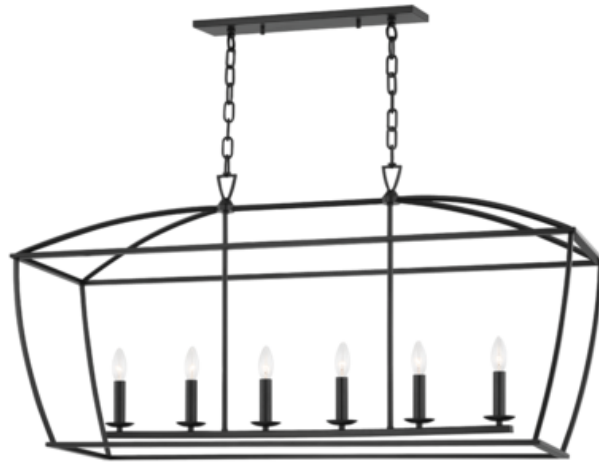

Bryant

Product ID **8348-AI**

DIMENSIONAL INFORMATION

Height	24.00"
Length	48.25"
ADA Compliant	No
Chain Length	54.00"
Hanging Type	CHAIN -
Canopy/Backplate	4.75"W X 0.00"H
Width	13.75"
Minimum Height	27.75"
Maximum Height	79.75"

SHIPPING INFORMATION

Shipping Method	UPS
-----------------	------------

LAMPING INFORMATION

Bulb 1	
(6) 60 Watt Max 120 VAC	
Bulb Included	No
Socket Type	E12 Candelabra
	Base
Plug In	No

AVAILABLE FINISHES

AGED IRON (AI)
GOLD LEAF (GL)
WHITE PLASTER (WP)

JOB/LOCATION

QUANTITY

NOTES