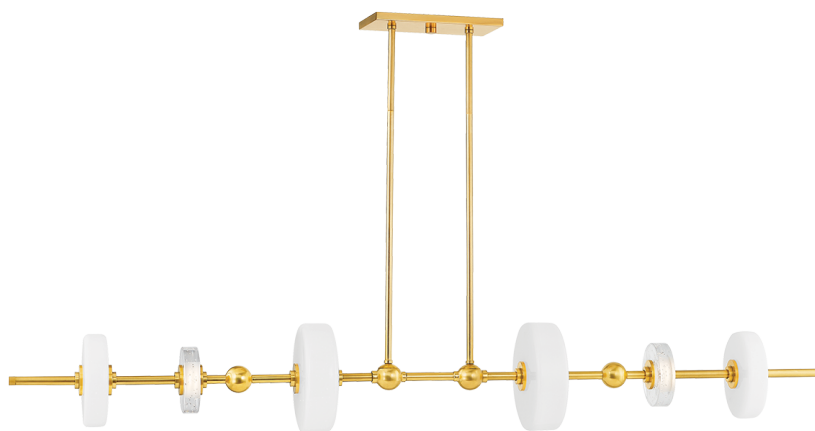

MAYNARD

8160-AGB

Machine precision and slim LED profiles provide a sleek update to an iconic mid-century silhouette. Glass ornaments, hand-blown from either seedy opal glass or seedy etched glass, stack in totemic formations along the slim arms of this chandelier. An Aged Brass finish elevates the fixture, balancing the playfulness with a note of luxury. Maynard is available as an 8, 12-light chandelier, 6-light linear, or a 3-light sconce.

FINISHES

AGED BRASS (AGED BRASS)

DIMENSIONS

Height: 7.75"

Width/Diameter: 7.75"

Length: 60"

Minimum Height: 12.25"

Maximum Height: 63.25"

Canopy/Backplate: 6.5"

Hanging Type: 1-3" / 1-6" / 1-12" / 2-18" Stems

Product Weight: 19.05lb

GLASS

Attachment:

Glass 1: Glass

Glass 2: Glass

LAMPING

Bulb 1

Socket: Integrated LED

Bulb: 6 • 20 Watt Max

Voltage: 120V

UL Rating: ETL Damp

CRI: 90

Color Temp.: 2700k

Lumens: 850