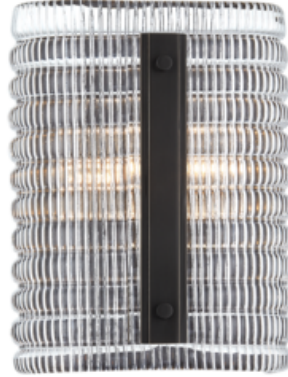

Athens

Product ID **2852-OB**

HUDSON VALLEY
 THE LIGHTING STANDARD®

DIMENSIONAL INFORMATION

Height	9.50"
ADA Compliant	No
Hanging Type	-
Canopy/Backplate	8.00" D
Width	8.00"
Top To Center	4.75"

SHADE INFORMATION

Shade Height	9.50"
Shade Attachment	Decorative Cap
	Nuts
Shade Material	Glass
Shade Color	Clear

SHIPPING INFORMATION

Carton 1	16.00" x 12.00" x 7.00"
Shipping Method	UPS

LAMPING INFORMATION

Bulb 1

(2) 40 Watt Max 120

Bulb Included	No
Socket Type	E12 Candelabra
	Base
UL Rating	Damp
Plug In	No

AVAILABLE FINISHES

AGED BRASS (AGB)
 OLD BRONZE (OB)
 POLISHED NICKEL (PN)

JOB/LOCATION

QUANTITY

NOTES