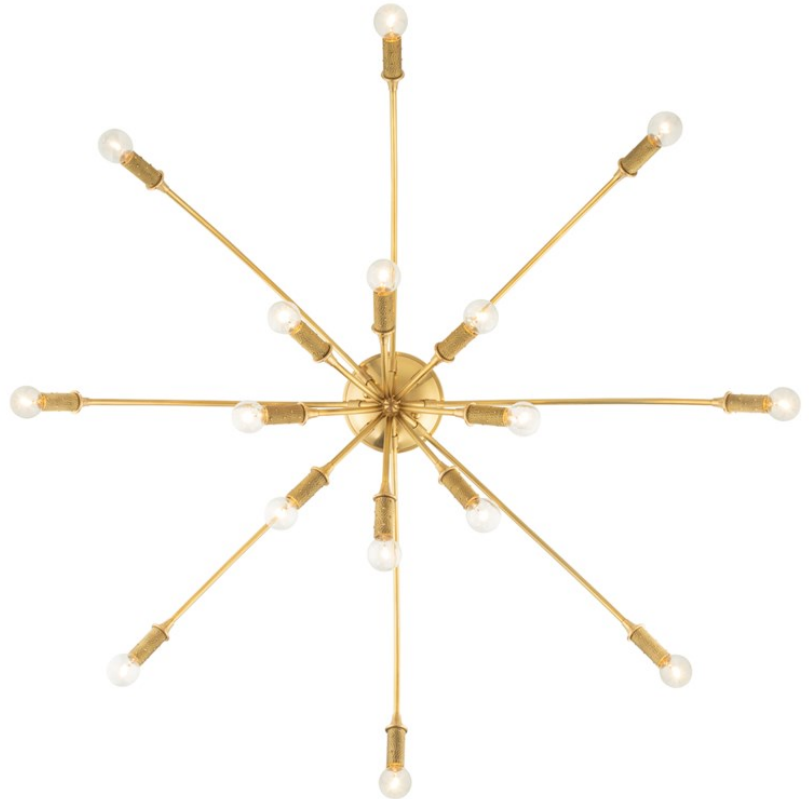

AMBOY

1548-AGB

FINISHES

Aged Brass (AGB)

DIMENSIONS

Height 13.25"

Width 48.00"

Minimum Height 0.00"

Maximum Height 48.00"

Canopy/Backplate 7.00"

Hanging Type

Weight 48.00lb

GLASS/SHADES

Material N/A

Attachment

Color N/A

LAMPING

Bulb 1

Bulb Included No

Socket Type E12 Candelabra Base and
Bulb

Bulb 1 16 - 40 Watt Max 120 VAC

SHIPPING

Carton 1 46" x 46" x 16"

Carton 1 Weight 53lb