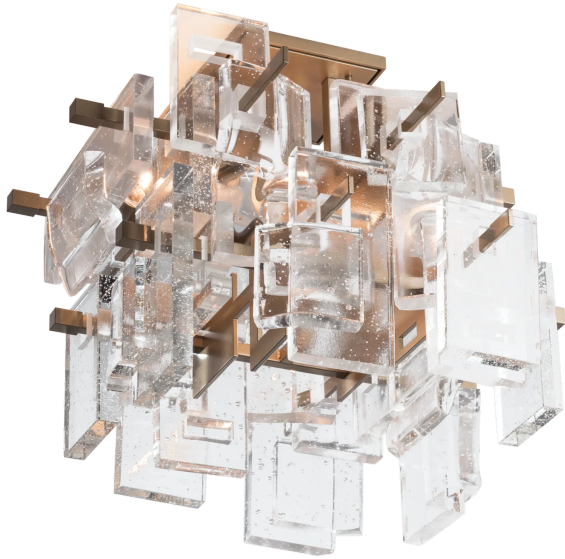

# Fusion Semi-Flush

Base Item #: 401234

### Lamping

Incandescent (SKT)

### Option1

Seeded Clear Glass (II) [II0713]

Configured item #: 401234-1109

Smart String: 401234-SKT-86-II0713

 Image shown may not correspond to selected options

### Dimensions

Height	14.9"
Width	18"
Depth Length	18"
Product weight	52 lbs
Canopy Dim Plate	5.75 x 5.75
Useable Wire	12