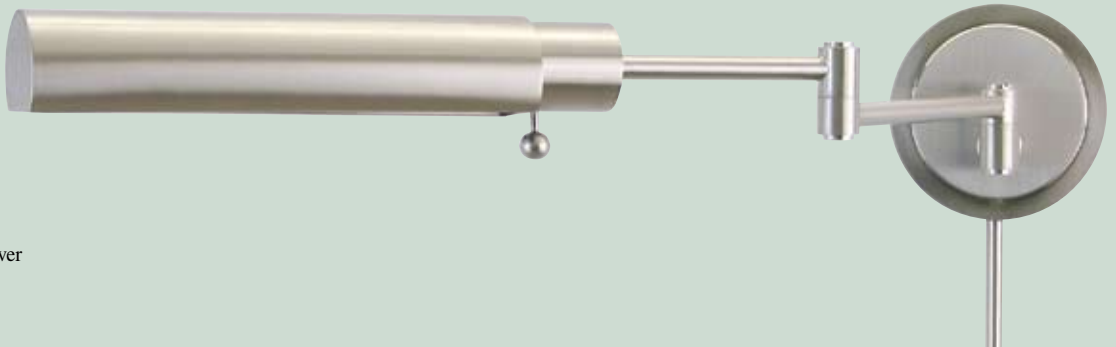

← **WS12-71-F**

FINISH: Antique Brass  
 HEIGHT: 5"  
 ARM: Extends 16"  
 BULB: One 60T10  
 SWITCH: On-off On Socket  
 SHADE: 10" x 2"  
 CORD: 10' Ivory, 30" cord cover  
 BACKPLATE: 5" Round

→ **WS12-91-F**

FINISH: Oil Rubbed Bronze  
 HEIGHT: 5"  
 ARM: Extends 16"  
 BULB: One 60T10  
 SWITCH: On-off On Socket  
 SHADE: 10" x 2"  
 CORD: 10' Ivory, 30" cord cover  
 BACKPLATE: 5" Round

← **WS12-61-F**

FINISH: Polished Brass  
 HEIGHT: 5"  
 ARM: Extends 16"  
 BULB: One 60T10  
 SWITCH: On-off On Socket  
 SHADE: 10" x 2"  
 CORD: 10' Ivory, 30" cord cover  
 BACKPLATE: 5" Round

→ **WS12-52-F**

FINISH: Satin Nickel  
 HEIGHT: 5"  
 ARM: Extends 16"  
 BULB: One 60T10  
 SWITCH: On-off On Socket  
 SHADE: 10" x 2"  
 CORD: 10' Ivory, 30" cord cover  
 BACKPLATE: 5" Round

← **WS12-51-F**

FINISH: Satin Brass  
 HEIGHT: 5"  
 ARM: Extends 16"  
 BULB: One 60T10  
 SWITCH: On-off On Socket  
 SHADE: 10" x 2"  
 CORD: 10' Ivory, 30" cord cover  
 BACKPLATE: 5" Round