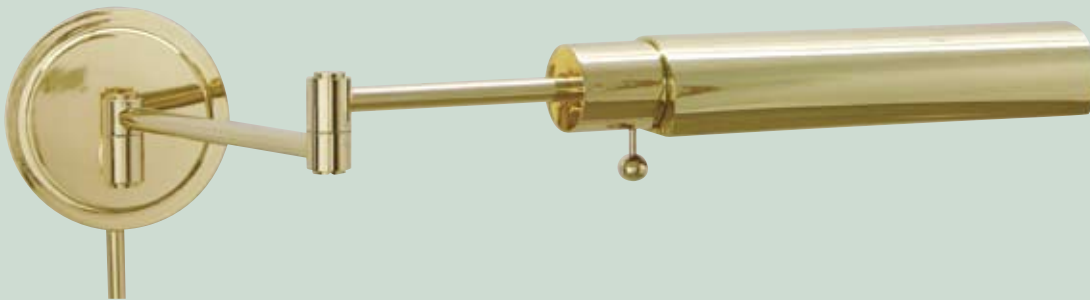

← **WS12-71-F**

FINISH: Antique Brass  
 HEIGHT: 5"  
 ARM: Extends 16"  
 BULB: One 60T10  
 SWITCH: On-off On Socket  
 SHADE: 10" x 2"  
 CORD: 10' Ivory, 30" cord cover  
 BACKPLATE: 5" Round

→ **WS12-91-F**

FINISH: Oil Rubbed Bronze  
 HEIGHT: 5"  
 ARM: Extends 16"  
 BULB: One 60T10  
 SWITCH: On-off On Socket  
 SHADE: 10" x 2"  
 CORD: 10' Ivory, 30" cord cover  
 BACKPLATE: 5" Round

← **WS12-61-F**

FINISH: Polished Brass  
 HEIGHT: 5"  
 ARM: Extends 16"  
 BULB: One 60T10  
 SWITCH: On-off On Socket  
 SHADE: 10" x 2"  
 CORD: 10' Ivory, 30" cord cover  
 BACKPLATE: 5" Round

→ **WS12-52-F**

FINISH: Satin Nickel  
 HEIGHT: 5"  
 ARM: Extends 16"  
 BULB: One 60T10  
 SWITCH: On-off On Socket  
 SHADE: 10" x 2"  
 CORD: 10' Ivory, 30" cord cover  
 BACKPLATE: 5" Round

← **WS12-51-F**

FINISH: Satin Brass  
 HEIGHT: 5"  
 ARM: Extends 16"  
 BULB: One 60T10  
 SWITCH: On-off On Socket  
 SHADE: 10" x 2"  
 CORD: 10' Ivory, 30" cord cover  
 BACKPLATE: 5" Round