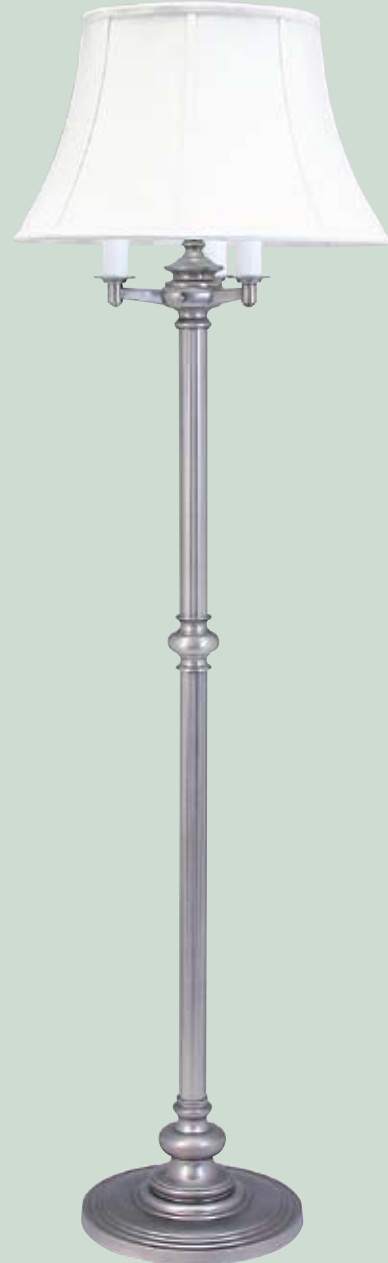

← **N-603-OB**

FINISH: Oil Rubbed Bronze
 HEIGHT: 66½"
 BASE: 12" Round
 BULBS: Standard Six-way
 One 150W 3-way,
 Three 75W Single
 SWITCH: Top of Column
 SHADE: Off-white Softback
 12" x 19" x 12"
 CORD: 10' Brown

→ **N-603-AB**

FINISH: Antique Brass
 HEIGHT: 66½"
 BASE: 12" Round
 BULBS: Standard Six-way
 One 150W 3-way,
 Three 75W Single
 SWITCH: Top of Column
 SHADE: Off-white Softback
 12" x 19" x 12"
 CORD: 10' Brown

↑ **N-603-PTR**

FINISH: Pewter
 HEIGHT: 66½"
 BASE: 12" Round
 BULBS: Standard Six-way
 One 150W 3-way,
 Three 75W Single
 SWITCH: Top of Column
 SHADE: White Softback
 12" x 19" x 12"
 CORD: 10' Clear