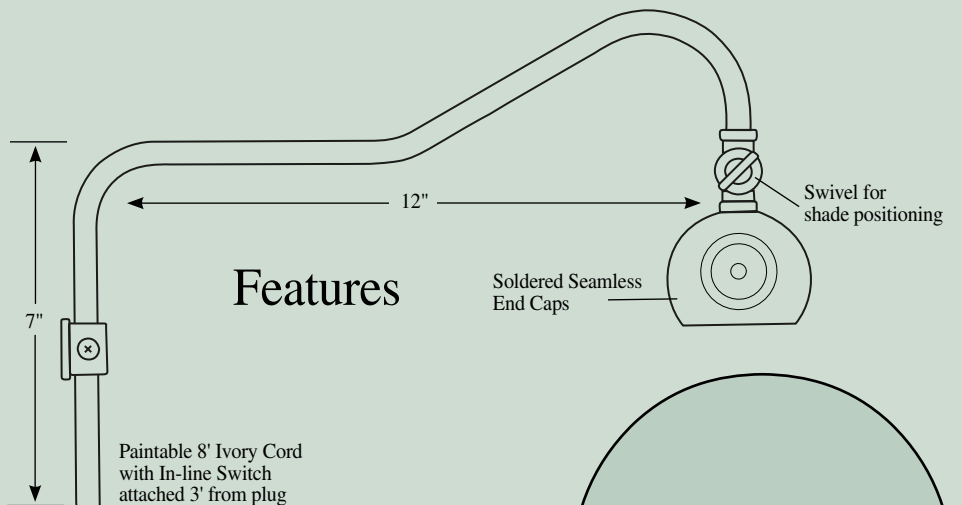

Specifications

HP8" shade
one 25 or
40T10F bulb

HP16" shade
two 25 or
40T10F bulbs

HP30" shade
four 25 or
40T10F bulbs

Features

END CAP PROFILE ACTUAL SIZE