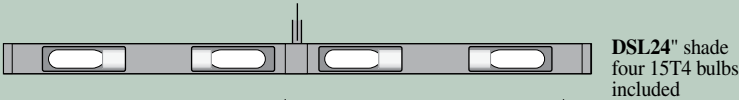

Direct Wire Slim-line™

Finishes

- Satin Brass #51
- Satin Nickel #52
- Antique Brass #71
- Oil Rubbed Bronze #91

SIZE SELECTION
Shade length should be one half the width of the image it is illuminating.

NOTE: Custom orders available on request.

Specifications

XL Series Slim-line™

The distinctive Slim-line™ light features even light distribution and reduced glare.

Finish

Polished Brass #61

NOTE:
Custom orders
available on request.

SIZE SELECTION
Shade length should be one
half the width of the image it
is illuminating.

XL12-61

Specifications

Features

Pebbled aluminum reflector provides a high degree of specularly and reflectivity, assuring maximum output and distribution of the light.

END CAP PROFILE
ACTUAL SIZE