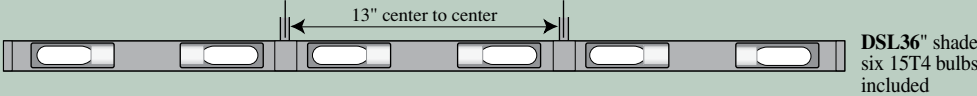

Direct Wire Slim-line™

Finishes

- Satin Brass #51
- Satin Nickel #52
- Antique Brass #71
- Oil Rubbed Bronze #91

SIZE SELECTION
Shade length should be one half the width of the image it is illuminating.

NOTE: Custom orders available on request.

Specifications

XL Series Slim-line™

The distinctive Slim-line™ light features even light distribution and reduced glare.

Finish

Polished Brass #61

NOTE:
Custom orders
available on request.

SIZE SELECTION
Shade length should be one
half the width of the image it
is illuminating.

XL12-61

Specifications

Features

Pebbled aluminum reflector provides a high degree of specularly and reflectivity, assuring maximum output and distribution of the light.

END CAP PROFILE
ACTUAL SIZE