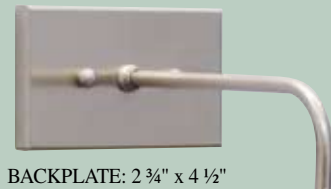

Direct Wire Slim-line™

Finishes

- Satin Brass #51
- Satin Nickel #52
- Antique Brass #71
- Oil Rubbed Bronze #91

SIZE SELECTION
Shade length should be one half the width of the image it is illuminating.

NOTE: Custom orders available on request.

Specifications

XL Series Slim-line™

The distinctive Slim-line™ light features even light distribution and reduced glare.

Finish

Polished Brass #61

NOTE:
Custom orders
available on request.

SIZE SELECTION
Shade length should be one
half the width of the image it
is illuminating.

XL12-61

Specifications

Features

Pebbled aluminum reflector provides a high degree of specularly and reflectivity, assuring maximum output and distribution of the light.

END CAP PROFILE
ACTUAL SIZE