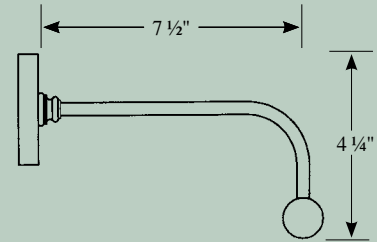

Direct Wire Slim-line™

Finishes

- Satin Brass #51
- Satin Nickel #52
- Antique Brass #71
- Oil Rubbed Bronze #91

SIZE SELECTION
Shade length should be one half the width of the image it is illuminating.

NOTE: Custom orders available on request.

Specifications

XL Series Slim-line™

The distinctive Slim-line™ light features even light distribution and reduced glare.

Finish

Polished Brass #61

NOTE:
Custom orders
available on request.

SIZE SELECTION
Shade length should be one
half the width of the image it
is illuminating.

XL12-61

Specifications

Features

Pebbled aluminum reflector provides a high degree of specularly and reflectivity, assuring maximum output and distribution of the light.

END CAP PROFILE
ACTUAL SIZE