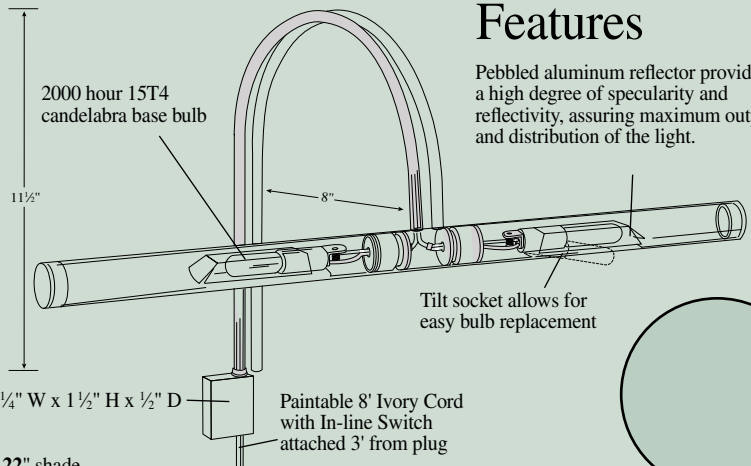

Specifications

XL Series Slim-line™

The distinctive Slim-line™ light features even light distribution and reduced glare.

Finish

Polished Brass #61

NOTE:
Custom orders
available on request.

SIZE SELECTION
Shade length should be one
half the width of the image it
is illuminating.

XL12-61

Specifications

Features

Pebbled aluminum reflector provides a high degree of specularly and reflectivity, assuring maximum output and distribution of the light.

END CAP PROFILE
ACTUAL SIZE