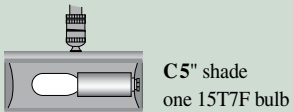

Specifications

Picture lights create an attractive atmosphere while lighting the art work. These Classic Contemporary™ shades enhance the dining experience of the patrons at the Blue Moon Cafe in Stowe, Vermont.