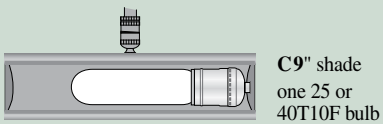

Specifications

Picture lights create an attractive atmosphere while lighting the art work. These Classic Contemporary™ shades enhance the dining experience of the patrons at the Blue Moon Cafe in Stowe, Vermont.