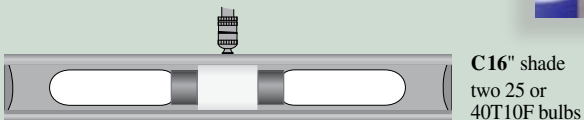

Specifications

Picture lights create an attractive atmosphere while lighting the art work. These Classic Contemporary™ shades enhance the dining experience of the patrons at the Blue Moon Cafe in Stowe, Vermont.