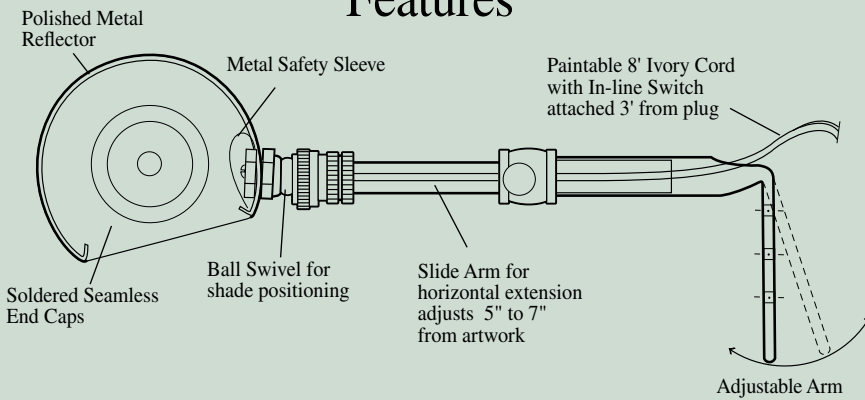

Classic Contemporary™

C9-52

Finishes

- Gold #1
- Satin Brass #51
- Satin Nickel #52
- Polished Brass #61
- Chrome #62

Features

END CAP PROFILE ACTUAL SIZE

SIZE SELECTION

Shade length should be one half the width of the image it is illuminating.