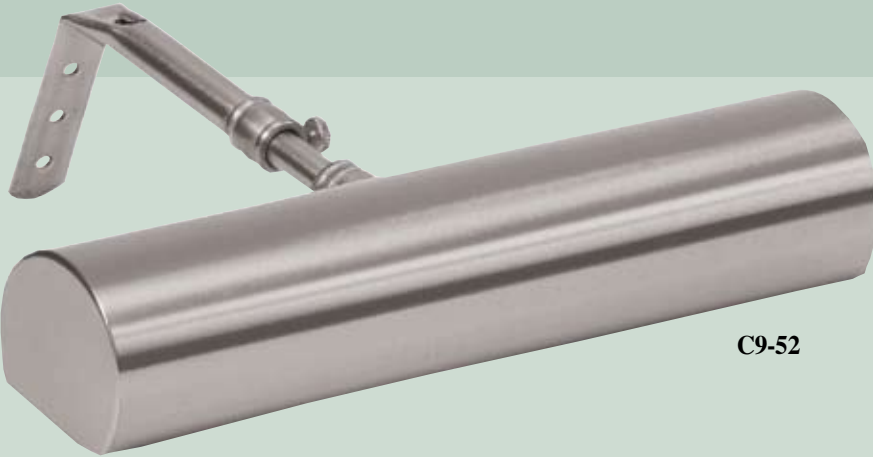

Classic Contemporary™

C9-52

Finishes

- Gold #1
- Satin Brass #51
- Satin Nickel #52
- Polished Brass #61
- Chrome #62

Features

END CAP PROFILE ACTUAL SIZE

SIZE SELECTION

Shade length should be one half the width of the image it is illuminating.

Specifications

Picture lights create an attractive atmosphere while lighting the art work. These Classic Contemporary™ shades enhance the dining experience of the patrons at the Blue Moon Cafe in Stowe, Vermont.