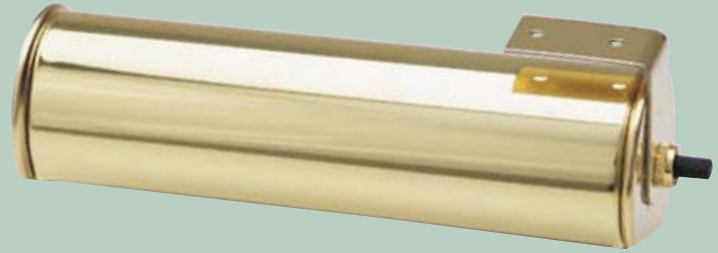

Advent™ CABINET LIGHT

Quality Features

Shade Length and Bulb Location

AC7-61

Finishes

Polished Brass #61
Antique Brass #71

LECTERN LIGHT

Designed to be permanently installed on surfaces up to 2" thick.

➔ **L10-61**
FINISH: Polished Brass
HEIGHT: 7"
1¾" Between Arms
SWITCH: On Shade
SHADE: 10"
CORD: 10' Brown with Snap-On Plug Included

Shade Length and Bulb Location

BED LAMPS

↑ **BL-10-PB**
FINISH: Polished Brass
HEIGHT: Gooseneck Adjusts from 0" to 8 ½"
BASE: Adjustable clip Up to 2 ½" Wide
BULB: One 40T10 or 60T10
SWITCH: On Shade
SHADE: 10"
CORD: 10' Brown

← **BL-10-AB**
FINISH: Antique Brass
HEIGHT: Gooseneck Adjusts from 0" to 8 ½"
BASE: Adjustable clip Up to 2 ½" Wide
BULB: One 40T10 or 60T10
SWITCH: On Shade
SHADE: 10"
CORD: 10' Brown