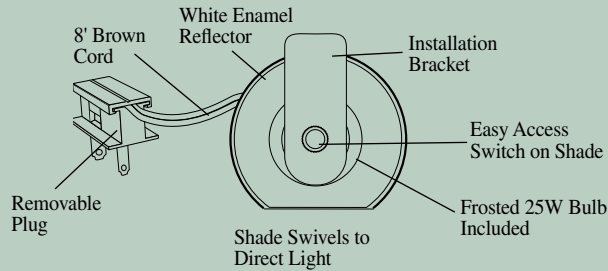

Advent™ CABINET LIGHT

Quality Features

Shade Length and Bulb Location

AC7-61

Finishes

Polished Brass #61
Antique Brass #71

LECTERN LIGHT

Designed to be permanently installed on surfaces up to 2" thick.

➔ **L10-61**
FINISH: Polished Brass
HEIGHT: 7"
1¾" Between Arms
SWITCH: On Shade
SHADE: 10"
CORD: 10' Brown with Snap-On Plug Included

Shade Length and Bulb Location

BED LAMPS

↑ **BL-10-PB**
FINISH: Polished Brass
HEIGHT: Gooseneck Adjusts from 0" to 8 ½"
BASE: Adjustable clip Up to 2 ½" Wide
BULB: One 40T10 or 60T10
SWITCH: On Shade
SHADE: 10"
CORD: 10' Brown

← **BL-10-AB**
FINISH: Antique Brass
HEIGHT: Gooseneck Adjusts from 0" to 8 ½"
BASE: Adjustable clip Up to 2 ½" Wide
BULB: One 40T10 or 60T10
SWITCH: On Shade
SHADE: 10"
CORD: 10' Brown