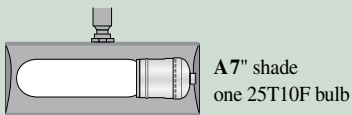

Specifications