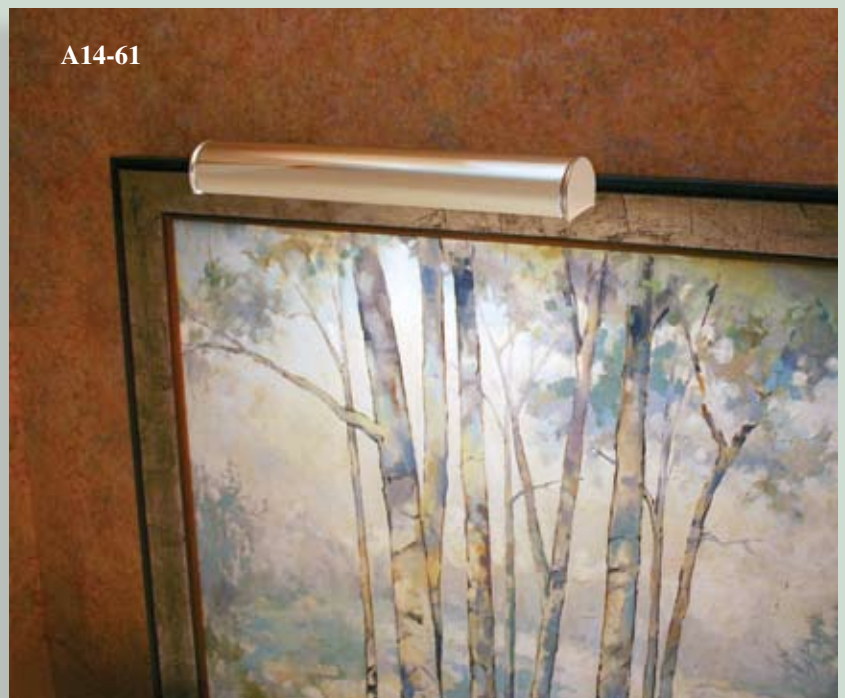

### SIZE SELECTION

Shade length should be one half the width of the image it is illuminating.

## Specifications

A7" shade  
one 25T10F bulb

A14" shade  
two 25T10F bulbs

A14-61

The Advent™ Standard is available in two of our popular finishes, antique brass and polished brass. This light is designed to fit into most home decors.