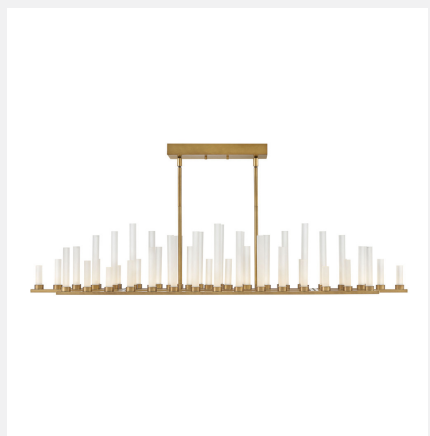

LED Linear FR46108HBR

ITEM NUMBER	FR46108HBR
BRAND	Frederick Ramond
MATERIAL	Steel
GLASS	Frosted
HEIGHT	10.8"
WIDTH	48.0"
LED COLOR TEMP	3000
VOLTAGE	120v
LED LUMENS	2000
WATTAGE	27w LED *Included
CERTIFICATION	C-US Dry Rated

FEATURES AND BENEFITS

- This stem hung fixture may be hung on any sloped ceiling.
- This fixture includes multiple down stems in various lengths to customize the installation height, including one 6" stem and two 12" stems.
- Suitable for use in dry (indoor) locations as defined by NEC and CEC. Meets United States UL Underwriters Laboratories & CSA Canadian Standards Association Product Safety Standards
- For complete warranty information visit [\(hyperlink\)](#)
- 15 year finish warranty
- Lifetime warranty on electrical wiring and components
- Bold silhouette with dramatic details creates a modern statement
- Classic gleaming light brass finish