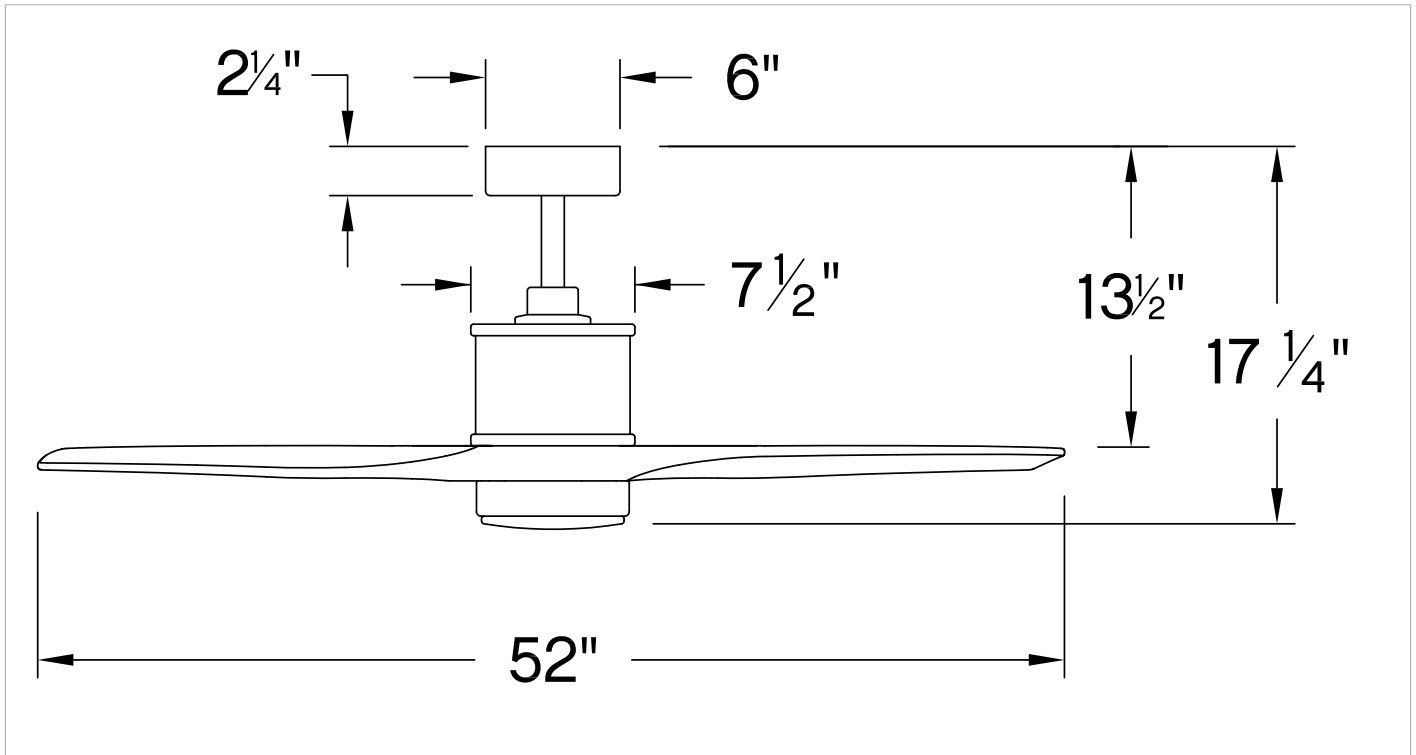

HOVER 52" LED FAN

900752FWK-LWD

PERFORMANCE SPECIFICATIONS	STANDARD	
	HIGH SPEED	AVERAGE SPEED
Airflow	5753	3713
EnergyUse	18.3	12
EnergyCost	5	3
Efficiency	314	311
AMPS	0.28	0.17
RPMS	169	108