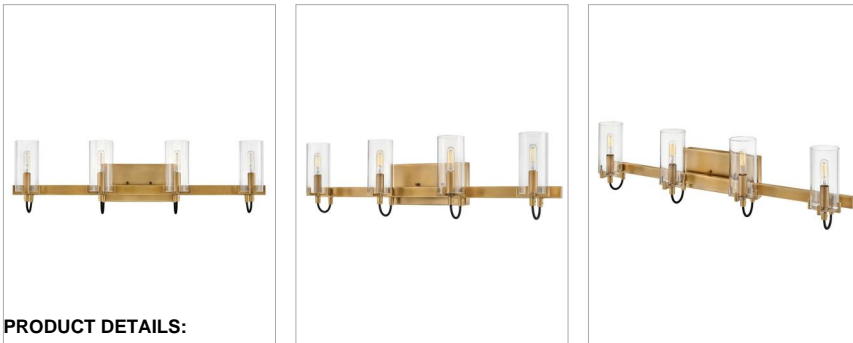

RYDEN

58064HB

FOUR LIGHT VANITY

A versatile beauty, Ryden is perfect for an array of interiors, including updated traditional and transitional décor. Distinguished details include heavy cast prongs that hold clear glass shades.

DETAILS	
FINISH:	Heritage Brass
MATERIAL:	Steel
GLASS:	Clear

DIMENSIONS	
WIDTH:	30"
HEIGHT:	8.3"
WEIGHT:	4.8lb
BACK PLATE:	7"W X 4.5"H
EXTENSION:	5.5"
TOP TO OUTLET:	4.75"

LIGHT SOURCE	
LIGHT SOURCE:	LED Lamp
WATTAGE:	4-5w Cand. LED, 60w Equiv.
VOLTAGE:	120v

SHIPPING	
CARTON LENGTH:	32.7
CARTON WIDTH:	7.9
CARTON HEIGHT:	10.6
CARTON WEIGHT:	6.6

PRODUCT DETAILS:

- This fixture must be installed with shades/glass facing up toward the ceiling.
- Suitable for use in damp locations as defined by NEC and CEC. Meets United States UL Underwriters Laboratories & CSA Canadian Standards Association Product Safety Standards
- Shown with T-style bulbs (not included)
- Merging the best of traditional and modern elements, with a sophisticated and streamlined look
- Classic gleaming light brass finish