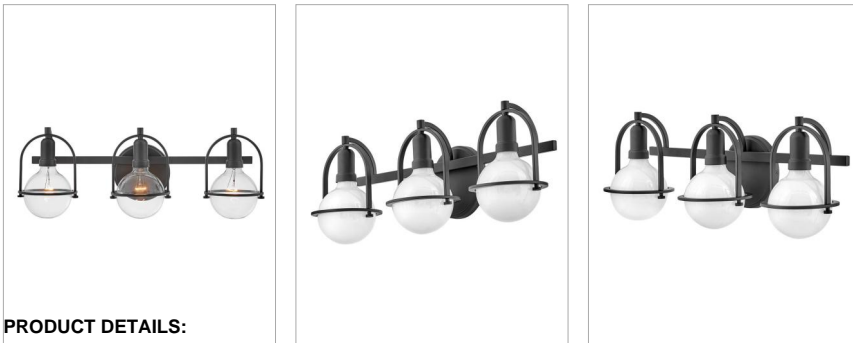

### MEDIUM THREE LIGHT VANITY

Chic and elegant, the Somerset collection exudes a quiet and precise sophistication. Subtly fusing modernity with vintage appeal, a streamlined metal yoke and ring best showcases either a white or clear G-style bulb, while understated turned metal knobs add an authentic edge. Offered in Heritage Brass or Black finish.

DETAILS	
FINISH:	Black
MATERIAL:	Steel
GLASS:	Etched Opal
DIMMABLE:	YES - WITH DIMMABLE LAMP (NOT INCLUDED)

DIMENSIONS	
WIDTH:	25"
HEIGHT:	9"
WEIGHT:	4lb
BACK PLATE:	6" Dia.
EXTENSION:	7.5"
TOP TO OUTLET:	4.75"

#### PRODUCT DETAILS:

- Fixture can be mounted either up or down
- Suitable for use in damp locations as defined by NEC and CEC. Meets United States UL Underwriters Laboratories & CSA Canadian Standards Association Product Safety Standards.
- Merging the best of traditional and modern elements with a sophisticated and streamlined look
- Mounting hardware is hidden on the back plate to ensure a clean silhouette
- Ideal for g-style bulbs (not included)