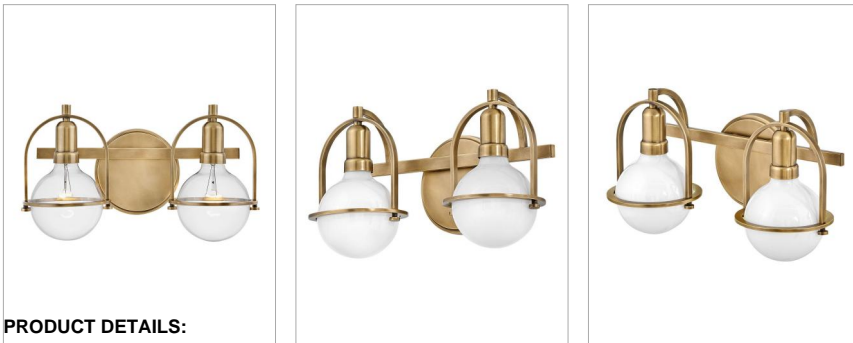

SOMERSET

53772HB

SMALL TWO LIGHT VANITY

Chic and elegant, the Somerset collection exudes a quiet and precise sophistication. Subtly fusing modernity with vintage appeal, a streamlined metal yoke and ring best showcases either a white or clear G-style bulb, while understated turned metal knobs add an authentic edge. Offered in Heritage Brass or Black finish.

DETAILS	
FINISH:	Heritage Brass
MATERIAL:	Steel
GLASS:	Etched Opal
DIMMABLE:	YES - WITH DIMMABLE LAMP (NOT INCLUDED)

DIMENSIONS	
WIDTH:	16"
HEIGHT:	9"
WEIGHT:	2.9lb
BACK PLATE:	6" Dia.
EXTENSION:	7.5"
TOP TO OUTLET:	4.75"

LIGHT SOURCE	
LIGHT SOURCE:	Socketed
WATTAGE:	2-14w Med. LED, 100w Equiv.
VOLTAGE:	120v

SHIPPING	
CARTON LENGTH:	18.3
CARTON WIDTH:	7.5
CARTON HEIGHT:	10.2
CARTON WEIGHT:	4

PRODUCT DETAILS:

- Fixture can be mounted either up or down
- Suitable for use in damp locations as defined by NEC and CEC. Meets United States UL Underwriters Laboratories & CSA Canadian Standards Association Product Safety Standards.
- Merging the best of traditional and modern elements with a sophisticated and streamlined look
- Mounting hardware is hidden on the back plate to ensure a clean silhouette
- Ideal for g-style bulbs (not included)