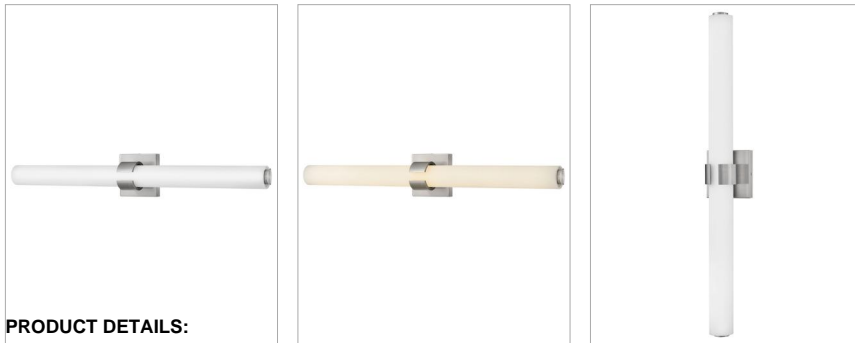

AIDEN

53063BN

LARGE LED VANITY

Bold and balanced are the defining elements of Aiden. A striking, signature cuff centers the etched white glass baton, while matching end caps complete the simple symmetry. The clean transitional silhouette with a Brushed Nickel finish can be mounted vertically or horizontally with Invisimount for a look that is as flexible as it is fashionable.

DETAILS	
FINISH:	Brushed Nickel
MATERIAL:	Steel
GLASS:	Etched White

DIMENSIONS	
WIDTH:	31.3"
HEIGHT:	4.8"
WEIGHT:	4lb
BACK PLATE:	4.75" Sq.
EXTENSION:	3.8"
TOP TO OUTLET:	2.5"

LIGHT SOURCE	
LIGHT SOURCE:	Integrated LED
LED NAME:	LEVO140-760
VOLTAGE:	120v
COLOR TEMP:	3000
CRI:	92
INCANDESCENT EQUIVALENCY:	4 x 75w
DIMMABLE:	Yes - CL Type Dimmer (SSL7A)

SHIPPING	
CARTON LENGTH:	36.5
CARTON WIDTH:	7.5
CARTON HEIGHT:	11
CARTON WEIGHT:	7

PRODUCT DETAILS:

- Mounting hardware is hidden on the backplate to ensure a clean silhouette
- Fixture can be mounted horizontally or vertically
- Suitable for use in damp locations as defined by NEC and CEC. Meets United States UL Underwriters Laboratories & CSA Canadian Standards Association Product Safety Standards
- Fixture is ADA compliant and adheres to the standards and guidelines listed by the Americans with Disabilities Act
- Meets California Energy Commission 2013 & 2016 Title regulations/JA8
- LED components carry a 5-year limited warranty
- Merging the best of traditional and modern elements, with a sophisticated and streamlined look
- Classic matte brushed nickel finish