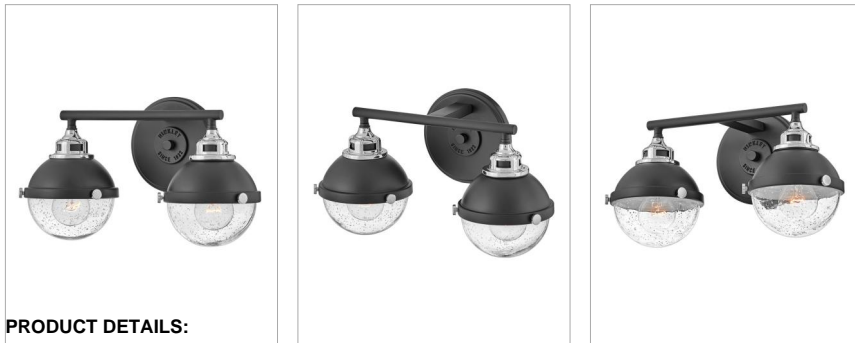

FLETCHER

5172BK-CM

SMALL TWO LIGHT VANITY

Fletcher's chic vibe transcends style boundaries. A seamless dome shade features a cast-fitter and an elegant capture ring that secures the clear seeded glass with decorative cast knobs. Spanning vintage to industrial, classic to transitional, Fletcher seamlessly unifies any decor declaration.

DETAILS	
FINISH:	Black
MATERIAL:	Steel
GLASS:	Clear Seedy
DIMMABLE:	YES - WITH DIMMABLE LAMP (NOT INCLUDED)

DIMENSIONS	
WIDTH:	16"
HEIGHT:	8.8"
WEIGHT:	6lb
BACK PLATE:	6" Dia.
EXTENSION:	7.5"
TOP TO OUTLET:	3"

LIGHT SOURCE	
LIGHT SOURCE:	Socketed
WATTAGE:	2-8w Med. LED, 100w Equiv.
VOLTAGE:	120v

SHIPPING	
CARTON LENGTH:	17.8
CARTON WIDTH:	10
CARTON HEIGHT:	12
CARTON WEIGHT:	7

PRODUCT DETAILS:

- Classic, elegant lines and timeless details enhance a traditional space
- Fixture can be mounted either up or down
- Suitable for use in damp locations as defined by NEC and CEC. Meets United States UL Underwriters Laboratories & CSA Canadian Standards Association Product Safety Standards.
- Ideal for vintage filament bulbs (not included)