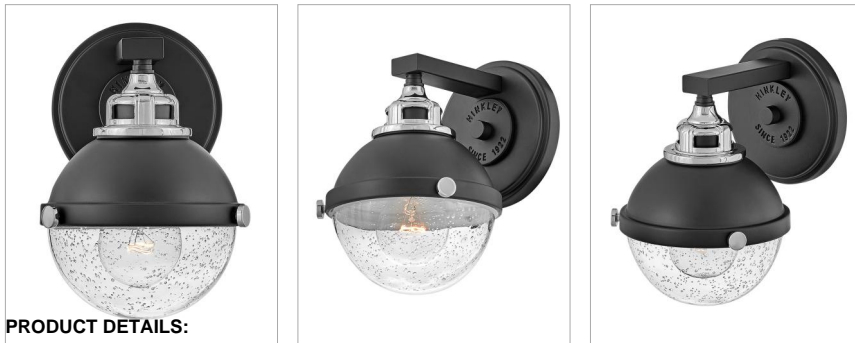

FLETCHER

5170BK-CM

SMALL SINGLE LIGHT VANITY

Fletcher's chic vibe transcends style boundaries. A seamless dome shade features a cast-fitter and an elegant capture ring that secures the clear seeded glass with decorative cast knobs. Spanning vintage to industrial, classic to transitional, Fletcher seamlessly unifies any decor declaration.

DETAILS

FINISH:	Black
MATERIAL:	Steel
GLASS:	Clear Seedy
DIMMABLE:	YES - WITH DIMMABLE LAMP (NOT INCLUDED)

DIMENSIONS

WIDTH:	6.3"
HEIGHT:	8.5"
WEIGHT:	2lb
BACK PLATE:	5" Dia.
EXTENSION:	7.8"
TOP TO OUTLET:	2.5"

LIGHT SOURCE

LIGHT SOURCE:	Socketed
WATTAGE:	1-8w Med. LED, 100w Equiv.
VOLTAGE:	120v

SHIPPING

CARTON LENGTH:	9.5
CARTON WIDTH:	8
CARTON HEIGHT:	11.5
CARTON WEIGHT:	2.6

PRODUCT DETAILS:

- Classic, elegant lines and timeless details enhance a traditional space
- Fixture can be mounted either up or down
- Suitable for use in damp locations as defined by NEC and CEC. Meets United States UL Underwriters Laboratories & CSA Canadian Standards Association Product Safety Standards.
- Ideal for vintage filament bulbs (not included)