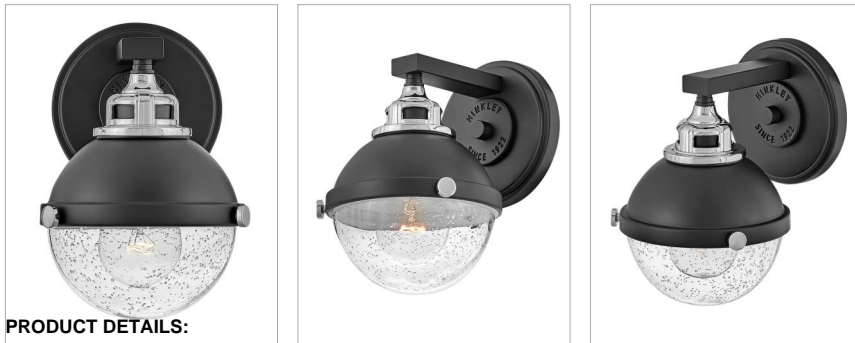

FLETCHER

5170BK-CM

SMALL SINGLE LIGHT VANITY

Fletcher's chic vibe transcends style boundaries. A seamless dome shade features a cast-fitter and an elegant capture ring that secures the clear seeded glass with decorative cast knobs. Spanning vintage to industrial, classic to transitional, Fletcher seamlessly unifies any decor declaration.

DETAILS	
FINISH:	Black with Chrome accents
MATERIAL:	Steel
GLASS:	Clear Seedy
DIMMABLE:	No

DIMENSIONS	
WIDTH:	6.3"
HEIGHT:	8.5"
WEIGHT:	2lb
BACK PLATE:	5" Dia.
EXTENSION:	7.8"
TOP TO OUTLET:	2.5"

LIGHT SOURCE	
LIGHT SOURCE:	Socketed
WATTAGE:	1-8w Med. LED, 100w Equiv.
VOLTAGE:	120v

SHIPPING	
CARTON LENGTH:	9.5
CARTON WIDTH:	8
CARTON HEIGHT:	11.5
CARTON WEIGHT:	2.6

PRODUCT DETAILS:

- Fixture can be mounted either up or down
- Suitable for use in damp locations as defined by NEC and CEC. Meets United States UL Underwriters Laboratories & CSA Canadian Standards Association Product Safety Standards.
- Ideal for vintage filament bulbs (not included)
- Classic, elegant lines and timeless details enhance a traditional space