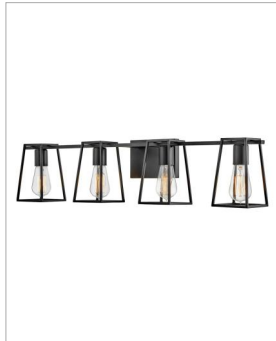

FILMORE

5164BK

FOUR LIGHT VANITY

The vintage industrial open cage silhouette offers a glimpse of the workhorse mentality of Filmore, ensuring effortless style reigns supreme. Offered in a sleek black finish, Filmore adds no-nonsense function and a minimalist spirit to any space.

DETAILS

FINISH:	Black
MATERIAL:	Steel

DIMENSIONS

WIDTH:	33.5"
HEIGHT:	7.5"
WEIGHT:	4.2lb
BACK PLATE:	6.5"W X 4.5"H
EXTENSION:	6.8"
TOP TO OUTLET:	2.25"

LIGHT SOURCE

LIGHT SOURCE:	LED Lamp
WATTAGE:	4-14w Med. LED, 100w Equiv.
VOLTAGE:	120v

SHIPPING

CARTON LENGTH:	35
CARTON WIDTH:	8
CARTON HEIGHT:	9.5
CARTON WEIGHT:	6

PRODUCT DETAILS:

- Mounting hardware is hidden on the backplate to ensure a clean silhouette
- Fixture can be mounted either up or down
- Suitable for use in damp locations as defined by NEC and CEC. Meets United States UL Underwriters Laboratories & CSA Canadian Standards Association Product Safety Standards
- Ideal for vintage filament bulbs (not included)
- Merging the best of traditional and modern elements, with a sophisticated and streamlined look
- Striking black finish enhances design

HINKLEY

HINKLEY
33000 Pin Oak Parkway
Avon Lake, OH 44012

PHONE: (440) 653-5500
Toll Free: 1 (800) 446-5539

hinkley.com