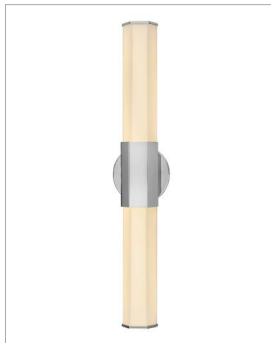

FACET

51152PN

MEDIUM LED VANITY

For a profile that is unpretentious, yet unforgettable, view all the sides of Facet. Interesting angles combine with a bold center bracelet to create the edgy and contemporary look. Hexagonal etched glass is showcased by Heritage Brass or Polished Nickel center and end caps of the same shape, while the Invisi mount system remains unseen to simply highlight the superior style.

DETAILS	
FINISH:	Polished Nickel
MATERIAL:	Steel
GLASS:	Etched Opal
DIMMABLE:	YES - CL TYPE DIMMER (SSL7A)

DIMENSIONS	
WIDTH:	26"
HEIGHT:	5"
WEIGHT:	4.5lb
BACK PLATE:	5" Dia.
EXTENSION:	4"
TOP TO OUTLET:	2.5"

LIGHT SOURCE	
LIGHT SOURCE:	Integrated LED
LED NAME:	(2) EL2G16W7WI
WATTAGE:	32w LED *Included
VOLTAGE:	120v
COLOR TEMP:	3000
LUMENS:	2800
CRI:	95
INCANDESCENT EQUIVALENCY:	2 x 100w
DIMMABLE:	YES - CL TYPE DIMMER (SSL7A)

SHIPPING	
CARTON LENGTH:	28.5
CARTON WIDTH:	12
CARTON HEIGHT:	6.5
CARTON WEIGHT:	6

PRODUCT DETAILS:

- Fixture can be mounted horizontally.
- Suitable for use in damp locations as defined by NEC and CEC. Meets United States UL Underwriters Laboratories & CSA Canadian Standards Association Product Safety Standards.
- LED components carry a 5-year limited warranty
- Bold silhouette with dramatic details creates a modern statement
- Fixture can be mounted vertically
- ADA compliant
- Mounting hardware is hidden on the back plate to ensure a clean silhouette