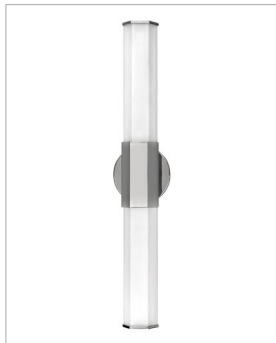

FACET

51152PN

MEDIUM LED VANITY

For a profile that is unpretentious, yet unforgettable, view all the sides of Facet. Interesting angles combine with a bold center bracelet to create the edgy and contemporary look. Hexagonal etched glass is showcased by Heritage Brass or Polished Nickel center and end caps of the same shape, while the Invisi mount system remains unseen to simply highlight the superior style.

DETAILS	
FINISH:	Polished Nickel
MATERIAL:	Steel
GLASS:	Etched Opal
DIMMABLE:	YES - CL TYPE DIMMER (SSL7A)

DIMENSIONS	
WIDTH:	26"
HEIGHT:	5"
WEIGHT:	4.5lb
BACK PLATE:	5" Dia.
EXTENSION:	4"
TOP TO OUTLET:	2.5"

LIGHT SOURCE	
LIGHT SOURCE:	Integrated LED
LED NAME:	(2) EL2G16W7WI
WATTAGE:	32w LED *Included
VOLTAGE:	120v
COLOR TEMP:	3000
LUMENS:	2800
CRI:	95
INCANDESCENT EQUIVALENCY:	2 x 100w
DIMMABLE:	YES - CL TYPE DIMMER (SSL7A)

SHIPPING	
CARTON LENGTH:	28.5
CARTON WIDTH:	12
CARTON HEIGHT:	6.5
CARTON WEIGHT:	6

PRODUCT DETAILS:

- Fixture can be mounted horizontally.
- Suitable for use in damp locations as defined by NEC and CEC. Meets United States UL Underwriters Laboratories & CSA Canadian Standards Association Product Safety Standards.
- LED components carry a 5-year limited warranty
- Bold silhouette with dramatic details creates a modern statement
- Fixture can be mounted vertically
- ADA compliant
- Mounting hardware is hidden on the back plate to ensure a clean silhouette