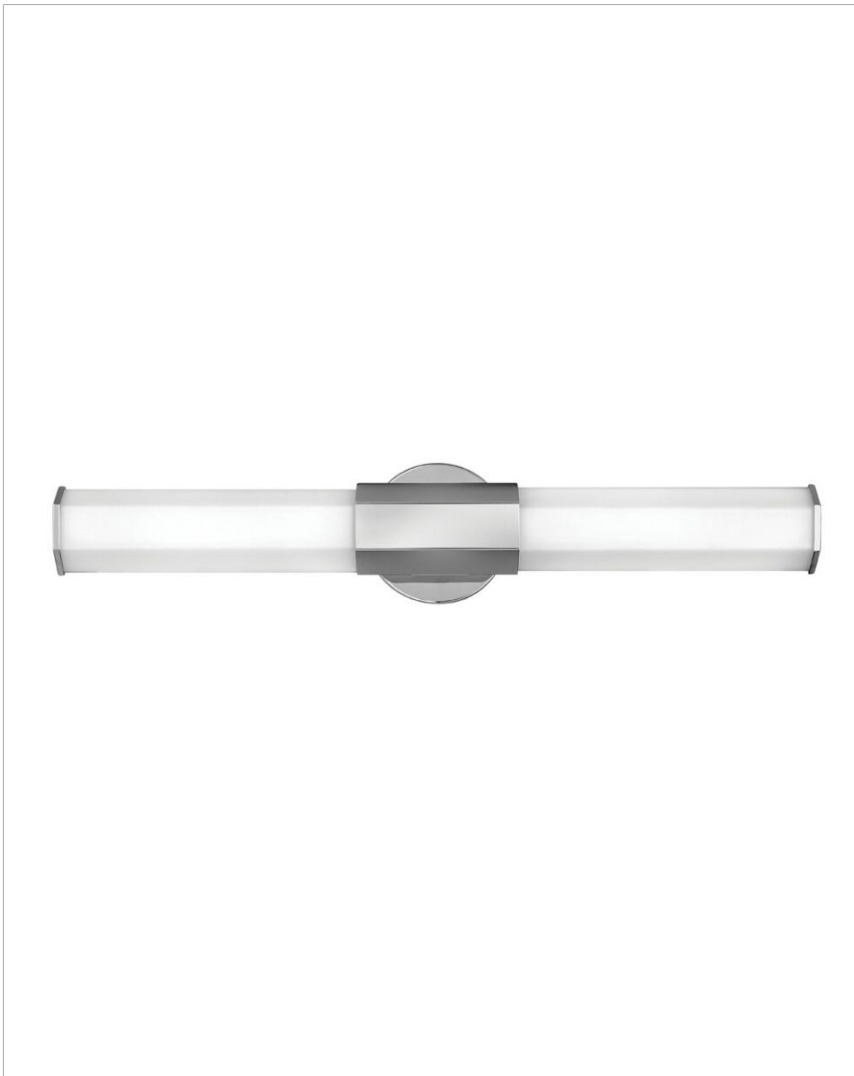

FACET

51152PN

MEDIUM LED VANITY

For a profile that is unpretentious, yet unforgettable, view all the sides of Facet. Interesting angles combine with a bold center bracelet to create the edgy and contemporary look. Hexagonal etched glass is showcased by Heritage Brass or Polished Nickel center and end caps of the same shape, while the Invisi mount system remains unseen to simply highlight the superior style.

DETAILS	
FINISH:	Polished Nickel
MATERIAL:	Steel
GLASS:	Etched Opal
DIMMABLE:	YES - CL TYPE DIMMER (SSL7A)

DIMENSIONS	
WIDTH:	26"
HEIGHT:	5"
WEIGHT:	4.5lb
BACK PLATE:	5" Dia.
EXTENSION:	4"
TOP TO OUTLET:	2.5"

LIGHT SOURCE	
LIGHT SOURCE:	Integrated LED
LED NAME:	(2) EL2G16W7WI
WATTAGE:	32w LED *Included
VOLTAGE:	120v
COLOR TEMP:	3000
LUMENS:	2800
CRI:	95
INCANDESCENT EQUIVALENCY:	2 x 100w
DIMMABLE:	YES - CL TYPE DIMMER (SSL7A)

SHIPPING	
CARTON LENGTH:	28.5
CARTON WIDTH:	12
CARTON HEIGHT:	6.5
CARTON WEIGHT:	6

PRODUCT DETAILS:

- Fixture can be mounted horizontally.
- Suitable for use in damp locations as defined by NEC and CEC. Meets United States UL Underwriters Laboratories & CSA Canadian Standards Association Product Safety Standards.
- LED components carry a 5-year limited warranty
- Bold silhouette with dramatic details creates a modern statement
- Fixture can be mounted vertically
- ADA compliant
- Mounting hardware is hidden on the back plate to ensure a clean silhouette