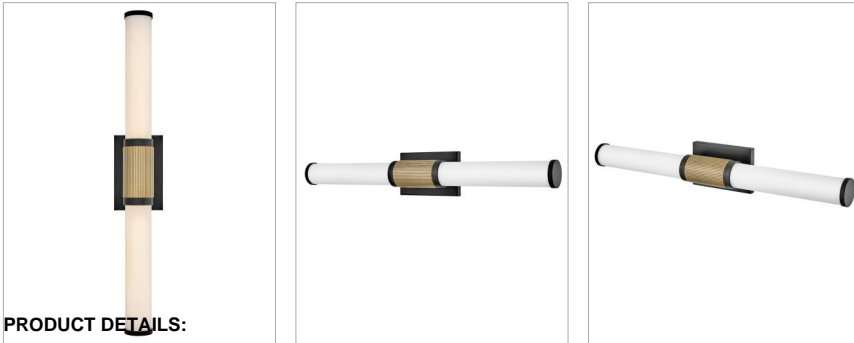

ZEVI

50063BK-LCB

LARGE LED VANITY

A timeless and tailored design with versatile, two-toned finish options ensures Zevi will shine among various décors. Both industrial in form and transitional in style, Zevi features a striking, signature ribbed cuff that centers an etched opal glass baton. This integrated LED sconce can be mounted vertically and horizontally.

DETAILS	
FINISH:	Black with Lacquered Brass Accents
MATERIAL:	Steel
GLASS:	Etched Opal

DIMENSIONS	
WIDTH:	29"
HEIGHT:	4.5"
WEIGHT:	3.8lb
BACK PLATE:	7"W X 4.5"H
EXTENSION:	3.8"
TOP TO OUTLET:	2.25"

LIGHT SOURCE	
LIGHT SOURCE:	Integrated LED
LED NAME:	D50060
VOLTAGE:	120v
COLOR TEMP:	3000
CRI:	90
INCANDESCENT EQUIVALENCY:	2 x 75w
DIMMABLE:	Yes - CL Type Dimmer (SSL7A)

SHIPPING	
CARTON LENGTH:	34.5
CARTON WIDTH:	7.5
CARTON HEIGHT:	12
CARTON WEIGHT:	6

PRODUCT DETAILS:

- Fixture can be mounted horizontally or vertically
- Suitable for use in damp locations as defined by NEC and CEC. Meets United States UL Underwriters Laboratories & CSA Canadian Standards Association Product Safety Standards
- Fixture is ADA compliant and adheres to the standards and guidelines listed by the Americans with Disabilities Act
- Meets California Energy Commission 2013 & 2016 Title regulations/JA8
- LED components carry a 5-year limited warranty
- Merging the best of traditional and modern elements, with a sophisticated and streamlined look
- Striking black finish enhances design