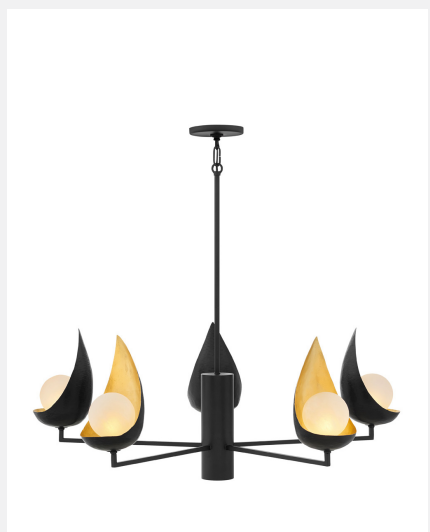

Medium Single Tier 47905BLK

ITEM NUMBER	47905BLK
BRAND	Hinkley Lighting
MATERIAL	Steel
GLASS	Faux Alabaster
HEIGHT	14.0"
WIDTH	36.0"
VOLTAGE	120v
WATTAGE	1-35w GU10 & 5-60w G-9
CERTIFICATION	C-US Dry Rated

FEATURES AND BENEFITS

- This chain or cable hung fixture may be installed on any sloped ceiling.
- This fixture includes multiple down stems in various lengths to customize the installation height of the fixture, including one 6" stem and two 12" stems.
- For LED lamping, a 4.5w G9 LED lamp is recommended: EG9L-4.5.
- Features a center down light for added illumination
- For complete warranty information visit [\(hyperlink\)](#)
- 15 year finish warranty
- Lifetime warranty on electrical wiring and components
- The Lisa McDennon Collection offers a striking mix of edgy, sculptural silhouettes that incorporate modern, organic elements and luxe materials, brought to life by her innovative and original point of view.
- Striking and glamorous silhouette with luxe details and a rich finish makes a dramatic statement
- Striking black finish enhances design

FINISH	Black with Deluxe Gold accents
--------	--------------------------------

AT HINKLEY, WE EMBRACE THE DESIGN PHILOSOPHY THAT YOU CAN MERGE TOGETHER THE LIGHTING, FURNITURE, ART, COLORS AND ACCESSORIES YOU LOVE INTO A BEAUTIFUL ENVIRONMENT THAT DEFINES YOUR OWN PERSONAL STYLE. WE HOPE YOU WILL BE INSPIRED BY OUR COMMITMENT TO KEEP YOUR 'LIFE AGLOW.'