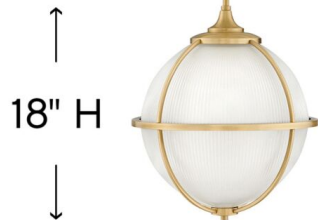

ODEON

4744SA

MEDIUM ORB PENDANT

Inspired by the stylish Tribeca brasserie, Odeon elicits a fashionable, urban feel that is both modern and timeless. The metal frame follows the contour of the holophane sphere, inspiring perfection in any setting.

DETAILS	
FINISH:	Satin Brass
MATERIAL:	Steel
GLASS:	Etched Holophane
SLOPE DEGREE:	90
DIMMABLE:	YES - WITH DIMMABLE LAMP (NOT INCLUDED)

DIMENSIONS	
WIDTH:	15"
HEIGHT:	18"
WEIGHT:	17.2lb

LIGHT SOURCE	
LIGHT SOURCE:	Socketed
WATTAGE:	3-7w Med. LED, 100w Equiv.
VOLTAGE:	120v

MOUNTING	
CANOPY:	6" Dia.
LEAD WIRE:	1 X 120"
MAX HEIGHT:	54.3

SHIPPING	
CARTON LENGTH:	17.3
CARTON WIDTH:	17.3
CARTON HEIGHT:	20.3
CARTON WEIGHT:	21.1

15" Dia.

18" H

PRODUCT DETAILS:

- Suitable for use in dry (indoor) locations as defined by NEC and CEC. Meets United States UL Underwriters Laboratories & CSA Canadian Standards Association Product Safety Standards.
- This fixture includes multiple down stems in various lengths to customize the installation height of the fixture, including one 6" stem and two 12" stems
- This item may be hung on a sloped ceiling
- Angular lines, a bold finish, simple shape and sturdy details merge for a robust but pared down industrial design