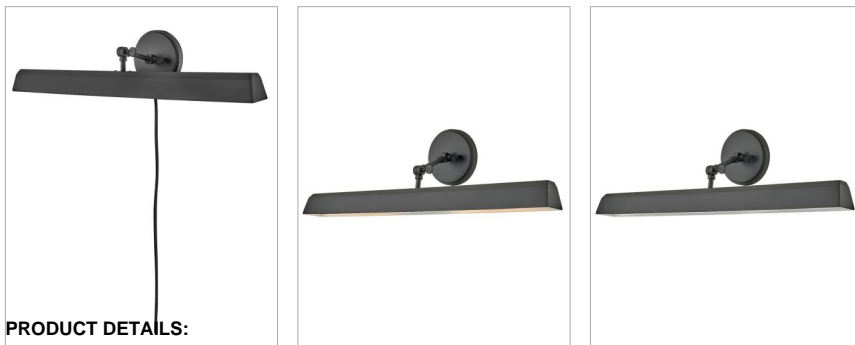

ARTI

47095BK

LARGE ACCENT LIGHT

The perfect fixture for any space, Arti embodies simple elegance with its functional, streamlined design. Inspired by a traditional articulating light, Arti comes fully adjustable as a sconce, pendant or picture light updated with well-designed, practical details. Picture lights come with a removable fabric cord and optional cord covers.

DETAILS	
FINISH:	Black
MATERIAL:	Steel

DIMENSIONS	
WIDTH:	30"
HEIGHT:	7.3"
WEIGHT:	5.5lb
BACK PLATE:	6" Dia.
EXTENSION:	7.3"
TOP TO OUTLET:	3"

LIGHT SOURCE	
LIGHT SOURCE:	LED Lamp
WATTAGE:	2-10w Med. LED, 60 Equiv.
VOLTAGE:	120v

SHIPPING	
CARTON LENGTH:	33.1
CARTON WIDTH:	10
CARTON HEIGHT:	9.1
CARTON WEIGHT:	7.2

PRODUCT DETAILS:

- Suitable for use in dry (indoor) locations as defined by NEC and CEC. Meets United States UL Underwriters Laboratories & CSA Canadian Standards Association Product Safety Standards
- Can be hard wired or mounted with fabric covered plug-in cord.
- Fully adjustable up or down
- Classic, elegant lines and timeless details enhance a traditional space
- Optional cord cover available, 6938BK
- All dimensions listed are as shown.
- Striking black finish enhances design