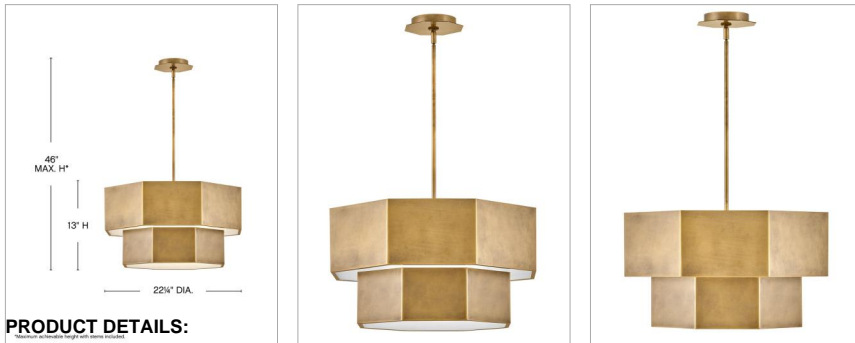

FACET

46994HB

MEDIUM CONVERTIBLE CHANDELIER

View the many sides of Facet. Interesting angles combine with bold metal features to create an edgy and contemporary profile that is unpretentious yet unforgettable. Hexagonal etched glass is showcased by Heritage Brass or Black Oxide finishes.

Mounted as a convertible flush-mount.

DETAILS	
FINISH:	Heritage Brass
MATERIAL:	Steel
GLASS:	Etched
SLOPE DEGREE:	90
DIMMABLE:	YES - WITH DIMMABLE LAMP (NOT INCLUDED)

DIMENSIONS	
WIDTH:	22.3"
HEIGHT:	13"
WEIGHT:	22.9lb

LIGHT SOURCE	
LIGHT SOURCE:	Socketed
WATTAGE:	7-12w Med. LED, 100w Equiv.
VOLTAGE:	120v

MOUNTING	
CANOPY:	5" Dia.
LEAD WIRE:	1 X 120"
MAX HEIGHT:	46

SHIPPING	
CARTON LENGTH:	25
CARTON WIDTH:	25
CARTON HEIGHT:	14.8
CARTON WEIGHT:	29.7

PRODUCT DETAILS:

- Suitable for use in dry (indoor) locations as defined by NEC and CEC. Meets United States UL Underwriters Laboratories & CSA Canadian Standards Association Product Safety Standards.
- This fixture includes multiple down stems in various lengths to customize the installation height of the fixture, including one 6" stem and two 12" stems
- This item may be hung on a sloped ceiling
- Bold silhouette with dramatic details creates a modern statement
- Convertible fixture can be hung as a pendant or semi-flush mount