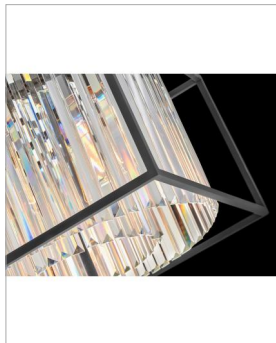

GIADA

4558BK

EXTRA LARGE MULTI TIER

Giada is a contemporary chandelier collection with stunning crystal prisms set within a frame of Black to create a seamless, sparkling, jewelry-like effect.

DETAILS	
FINISH:	Black
MATERIAL:	Steel

DIMENSIONS	
WIDTH:	20"
HEIGHT:	50.3"
WEIGHT:	88.8lb

LIGHT SOURCE	
LIGHT SOURCE:	LED Lamp
WATTAGE:	18-14w Med. LED, 60w Equiv.
VOLTAGE:	120v

MOUNTING	
CANOPY:	6.5" Dia.
LEAD WIRE:	1 X 120"
MAX HEIGHT:	93.3

SHIPPING	
CARTON LENGTH:	66.5
CARTON WIDTH:	24.5
CARTON HEIGHT:	19
CARTON WEIGHT:	116

PRODUCT DETAILS:

- This fixture includes multiple down stems in various lengths to customize the installation height of the fixture, including one 6" stem and two 12" stems.
- Fixture weighs over 50lbs. Must be supported independently of the outlet box unless the outlet box is UL listed for the appropriate weight.
- Suitable for use in dry (indoor) locations as defined by NEC and CEC. Meets United States UL Underwriters Laboratories & CSA Canadian Standards Association Product Safety Standards
- Merging the best of traditional and modern elements, with a sophisticated and streamlined silhouette perfect for any space
- Striking black finish enhances design