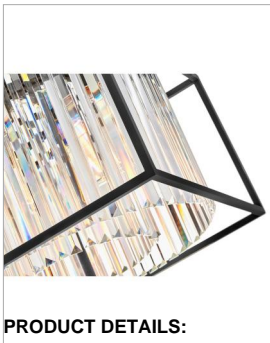

GIADA

4558BK

EXTRA LARGE MULTI TIER

Giada is a contemporary chandelier collection with stunning crystal prisms set within a frame of Black to create a seamless, sparkling, jewelry-like effect.

DETAILS	
FINISH:	Black
MATERIAL:	Steel

DIMENSIONS	
WIDTH:	20"
HEIGHT:	50.3"
WEIGHT:	88.8lb

LIGHT SOURCE	
LIGHT SOURCE:	LED Lamp
WATTAGE:	18-14w Med. LED, 60w Equiv.
VOLTAGE:	120v

MOUNTING	
CANOPY:	6.5" Dia.
LEAD WIRE:	1 X 120"
MAX HEIGHT:	93.3

SHIPPING	
CARTON LENGTH:	66.5
CARTON WIDTH:	24.5
CARTON HEIGHT:	19
CARTON WEIGHT:	116

PRODUCT DETAILS:

- This fixture includes multiple down stems in various lengths to customize the installation height of the fixture, including one 6" stem and two 12" stems.
- Fixture weighs over 50lbs. Must be supported independently of the outlet box unless the outlet box is UL listed for the appropriate weight.
- Suitable for use in dry (indoor) locations as defined by NEC and CEC. Meets United States UL Underwriters Laboratories & CSA Canadian Standards Association Product Safety Standards
- Merging the best of traditional and modern elements, with a sophisticated and streamlined silhouette perfect for any space
- Striking black finish enhances design