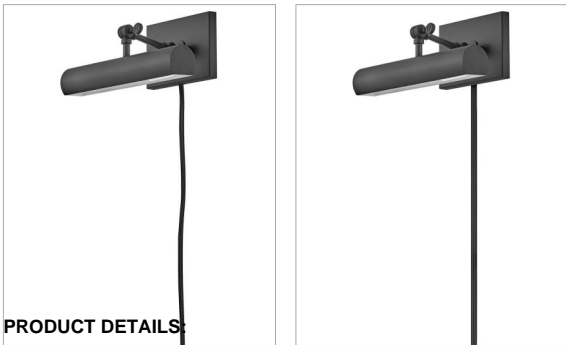

STOKES

43010BK

SMALL ACCENT LIGHT

Stokes embraces traditional elegance at its finest. A delicate geometric backplate serves as the backdrop for a rounded shade in a striking Black finish. Slim and streamlined, Stokes makes a dramatic impact while highlighting favorite elements within a space with artful illumination and comes with a removable cord and switch.

DETAILS	
FINISH:	Black
MATERIAL:	Steel

DIMENSIONS	
WIDTH:	12"
HEIGHT:	5.5"
WEIGHT:	3.3lb
BACK PLATE:	7" W X 5" H
TOP TO OUTLET:	2.5"

LIGHT SOURCE	
LIGHT SOURCE:	LED Lamp
WATTAGE:	1-10w Med. LED, 60w Equiv.
VOLTAGE:	120v

SHIPPING	
CARTON LENGTH:	15
CARTON WIDTH:	12.8
CARTON HEIGHT:	5.5
CARTON WEIGHT:	4.1

PRODUCT DETAILS:

- Suitable for use in dry (indoor) locations as defined by NEC and CEC. Meets United States UL Underwriters Laboratories & CSA Canadian Standards Association Product Safety Standards
- Features On/Off switch
- Fully adjustable up or down
- Includes on/off switch and can be hardwired or mounted with plug-in cord
- Optional cord cover available, 6938BK
- All dimensions listed are as shown.
- Striking black finish enhances design