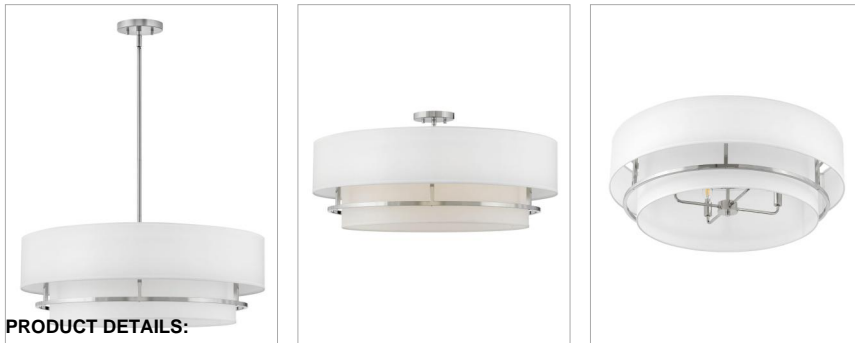

GRAHAM

38895PN

EXTRA LARGE CONVERTIBLE SEMI-FLUSH MOUNT

Handsome Graham is understated elegance, crafted with unique details making it the ultimate transitional semi-flush mount. Its welded frame is nestled between two off-white shades, in luminous faux parchment with a finished cluster visible from below.

DETAILS	
FINISH:	Polished Nickel
MATERIAL:	Steel
SHADE:	Faux Parchment

DIMENSIONS	
WIDTH:	30"
HEIGHT:	14"
WEIGHT:	5.1lb

LIGHT SOURCE	
LIGHT SOURCE:	LED Lamp
WATTAGE:	4-5w Cand. LED, 60w Equiv.
VOLTAGE:	120v

MOUNTING	
CANOPY:	5.25" Dia.
LEAD WIRE:	1 X 120"
MAX HEIGHT:	46.8

SHIPPING	
CARTON LENGTH:	33.3
CARTON WIDTH:	33.3
CARTON HEIGHT:	12.9
CARTON WEIGHT:	9.3

PRODUCT DETAILS:

- Suitable for use in dry (indoor) locations as defined by NEC and CEC. Meets United States UL Underwriters Laboratories & CSA Canadian Standards Association Product Safety Standards
- Classic, elegant lines and timeless details enhance a traditional space
- Gleaming luxe polished nickel finish