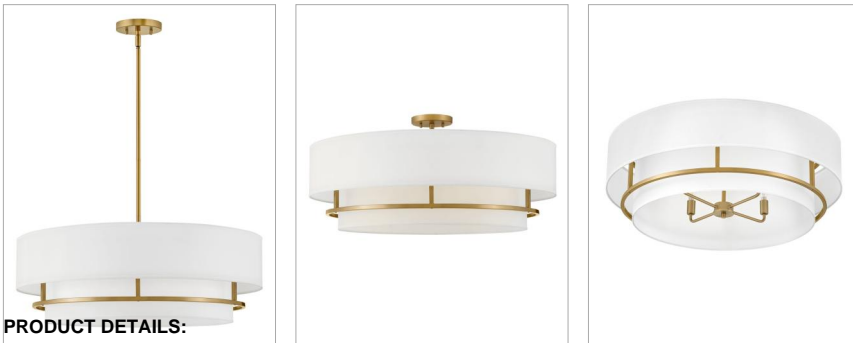

GRAHAM

38895LCB

EXTRA LARGE CONVERTIBLE SEMI-FLUSH MOUNT

Handsome Graham is understated elegance, crafted with unique details making it the ultimate transitional semi-flush mount. Its welded frame is nestled between two off-white shades, in luminous faux parchment with a finished cluster visible from below.

DETAILS

FINISH:	Lacquered Brass
MATERIAL:	Steel
SHADE:	Faux Parchment

DIMENSIONS

WIDTH:	30"
HEIGHT:	14"
WEIGHT:	5.1lb

LIGHT SOURCE

LIGHT SOURCE:	LED Lamp
WATTAGE:	4-5w Cand. LED, 60w Equiv.
VOLTAGE:	120v

MOUNTING

CANOPY:	5.25" Dia.
LEAD WIRE:	1 X 120"
MAX HEIGHT:	46.8

SHIPPING

CARTON LENGTH:	33.3
CARTON WIDTH:	33.3
CARTON HEIGHT:	12.9
CARTON WEIGHT:	9.3

PRODUCT DETAILS:

- Suitable for use in dry (indoor) locations as defined by NEC and CEC. Meets United States UL Underwriters Laboratories & CSA Canadian Standards Association Product Safety Standards
- Classic, elegant lines and timeless details enhance a traditional space
- Classic gleaming light brass finish