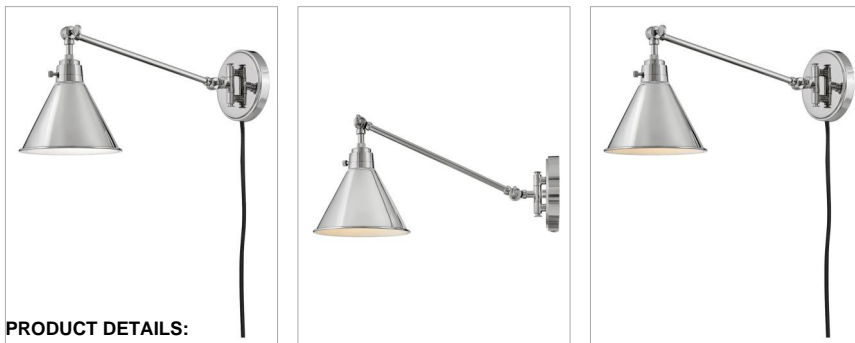

### SINGLE LIGHT SCONCE

The perfect fixture for any space, Arti embodies simple elegance with its functional, streamlined design. Inspired by a traditional articulating light, Arti comes fully adjustable as a sconce, pendant or picture light updated with well-designed, practical details. Picture lights come with a removable fabric cord and optional cord covers.

DETAILS	
FINISH:	Polished Nickel
MATERIAL:	Steel

DIMENSIONS	
WIDTH:	7.8"
HEIGHT:	10.3"
WEIGHT:	2.9lb
BACK PLATE:	6" Dia.
EXTENSION:	18.8"
TOP TO OUTLET:	7.25"

LIGHT SOURCE	
LIGHT SOURCE:	LED Lamp
WATTAGE:	1-10w Med. LED, 60w Equiv.
VOLTAGE:	120v

#### PRODUCT DETAILS:

- Suitable for use in dry (indoor) locations as defined by NEC and CEC. Meets United States UL Underwriters Laboratories & CSA Canadian Standards Association Product Safety Standards
- 20.5" extension when fixture is fully extended
- Features On/Off switch
- Can be hard wired or mounted with fabric covered plug-in cord.
- Classic, elegant lines and timeless details enhance a traditional space
- Optional cord cover available, 6983 PN.
- All dimensions listed are as shown.
- Fully adjustable both left or right and up or down.