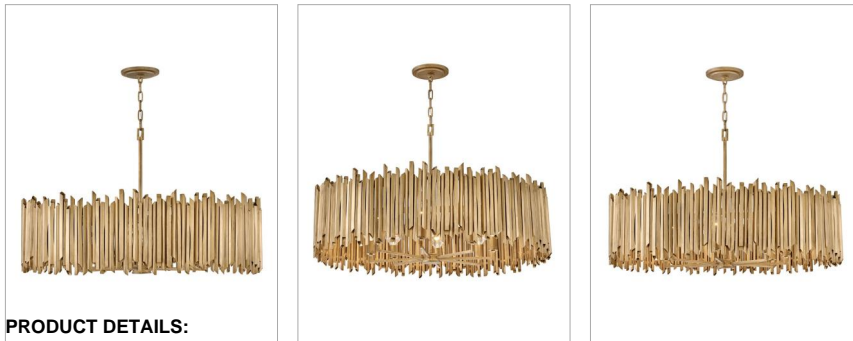

lisa mcdennon
COLLECTION

ROCA

30026BNG

LARGE DRUM

Gleaming with both natural and glam influences, Roca makes a dramatic statement. Part of the Lisa McDennon Collection, this dazzling design stands apart with its striking sculptural silhouette. Roca radiates an edgy organic elegance with handmade; hand-painted square rods in Burnished Gold.

DETAILS	
FINISH:	Burnished Gold
MATERIAL:	Steel
SLOPE DEGREE:	90

DIMENSIONS	
WIDTH:	40"
HEIGHT:	25"
WEIGHT:	39.3lb

LIGHT SOURCE	
LIGHT SOURCE:	LED Lamp
WATTAGE:	8-14w Med. LED, 100w Equiv.
VOLTAGE:	120v

MOUNTING	
CANOPY:	6.5" Dia.
LEAD WIRE:	1 X 144"

SHIPPING	
CARTON LENGTH:	42
CARTON WIDTH:	42
CARTON HEIGHT:	16.5
CARTON WEIGHT:	72.1

PRODUCT DETAILS:

- This chain or cable hung fixture may be installed on any sloped ceiling
- Suitable for use in dry (indoor) locations as defined by NEC and CEC. Meets United States UL Underwriters Laboratories & CSA Canadian Standards Association Product Safety Standards
- The Lisa McDennon Collection offers a striking mix of edgy, sculptural silhouettes that incorporate modern, organic elements and luxe materials, brought to life by her innovative and original point of view.
- Bold silhouette with dramatic details creates a modern statement
- Luxurious gold finish with opulent sheen