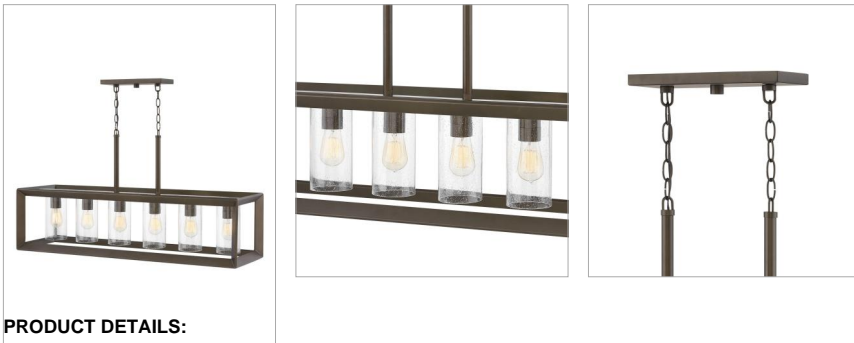

OPEN AIR™
collection

RHODES

29306WB

SIX LIGHT LINEAR

Rhodes exudes warmth and a handsome appeal with a clean transitional design and generous proportions. Perfectly suited for either exterior or interior spaces, the Warm Bronze finish and clear seedy glass perfectly complement the robust framework. Vintage-inspired filament bulbs are recommended to complement these designs.

| DETAILS | |
|-----------|---|
| FINISH: | Warm Bronze |
| MATERIAL: | Metal |
| GLASS: | Clear Seedy |
| DIMMABLE: | YES - WITH DIMMABLE LAMP (NOT INCLUDED) |

| DIMENSIONS | |
|------------|-------|
| WIDTH: | 42.3" |
| HEIGHT: | 21.3" |
| DEPTH: | 12 |
| WEIGHT: | 24lb |

| LIGHT SOURCE | |
|---------------|-----------------------------|
| LIGHT SOURCE: | Socketed |
| WATTAGE: | 6-10w Med. LED, 100w Equiv. |
| VOLTAGE: | 120v |

| MOUNTING | |
|------------|----------------|
| CANOPY: | 4.75"W X 12" L |
| LEAD WIRE: | 1 X 72" |

| SHIPPING | |
|----------------|------|
| CARTON LENGTH: | 45 |
| CARTON WIDTH: | 15.5 |
| CARTON HEIGHT: | 15.5 |
| CARTON WEIGHT: | 30 |

PRODUCT DETAILS:

- Angular lines, a bold finish and robust details create an industrial edge to add flair to any type of facade
- Suitable for use in wet (outdoor direct rain) locations as defined by NEC and CEC. Meets United States UL Underwriters Laboratories & CSA Canadian Standards Association Product Safety Standards
- The stylish Open Air collection includes outdoor-rated chandeliers, pendants and sconces that provide design-conscious solutions to a variety of exterior environments.
- 2-year finish warranty
- Ideal for vintage filament bulbs (not included)