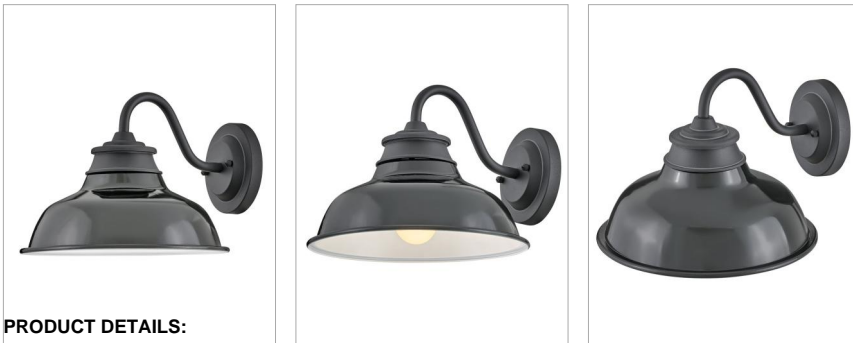

WALLACE

23080MB-GK

SMALL GOOSENECK BARN LIGHT

Wallace sets the bar for industrial-inspired warehouse lighting in a fun, fashionable form with retro flair. Customize outdoor living spaces with vintage-inspired aesthetics and enjoy the freedom of a variety of fresh finish options.

DETAILS	
FINISH:	Museum Black
MATERIAL:	Aluminum
SHADE:	Metal
DIMMABLE:	YES - WITH DIMMABLE LAMP (NOT INCLUDED)

DIMENSIONS	
WIDTH:	12"
HEIGHT:	9.5"
WEIGHT:	1.8lb
BACK PLATE:	5.5" Dia.
EXTENSION:	14.5"
TOP TO OUTLET:	4.25"

LIGHT SOURCE	
LIGHT SOURCE:	Socketed
WATTAGE:	1-14w Med. LED, 100w Equiv.
VOLTAGE:	120v

SHIPPING	
CARTON LENGTH:	14.3
CARTON WIDTH:	14
CARTON HEIGHT:	11.5
CARTON WEIGHT:	3.6

PRODUCT DETAILS:

- Angular lines, a bold finish and robust details create an industrial edge to add flair to any type of facade
- Suitable for use in wet (outdoor direct rain) locations as defined by NEC and CEC. Meets United States UL Underwriters Laboratories & CSA Canadian Standards Association Product Safety Standards
- 2-year finish warranty
- Fixture is Dark Sky compliant and engineered to minimize light glare upward into the night sky