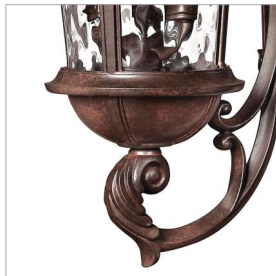

WINDSOR

1894RK

MEDIUM WALL MOUNT LANTERN

Windsor combines elegant details and decorative cast detailing into its cast aluminum construction. The River Rock finish and clear water glass add to its majestic style.

DETAILS	
FINISH:	River Rock
MATERIAL:	Aluminum
GLASS:	Clear Water Glass
DIMMABLE:	YES - WITH DIMMABLE LAMP (NOT INCLUDED)

DIMENSIONS	
WIDTH:	9.5"
HEIGHT:	25.5"
WEIGHT:	10lb
BACK PLATE:	5.75"W X 12"H
EXTENSION:	12"
TOP TO OUTLET:	13.0000"

LIGHT SOURCE	
LIGHT SOURCE:	Socketed
WATTAGE:	3-5w Cand. LED, 40w Equiv.
VOLTAGE:	120v

SHIPPING	
CARTON LENGTH:	13
CARTON WIDTH:	11
CARTON HEIGHT:	22
CARTON WEIGHT:	14

← 9½" W →

25½" H

PRODUCT DETAILS:

- Our Estate Collections boast a breadth of fixtures defined by coordinating composition, enduring architecture, and time-honored craftsmanship, designed to meet the needs of expansive properties with extended outdoor living spaces. From the entrance of your driveway to the depths of your backyard, these collections provide cohesive design for stately exteriors.
- Suitable for use in wet (outdoor direct rain) locations as defined by NEC and CEC. Meets United States UL Underwriters Laboratories & CSA Canadian Standards Association Product Safety Standards
- Classic lines and heritage details complement traditional architecture
- 2-year finish warranty

HINKLEY

HINKLEY
33000 Pin Oak Parkway
Avon Lake, OH 44012

PHONE: (440) 653-5500
Toll Free: 1 (800) 446-5539

hinkley.com