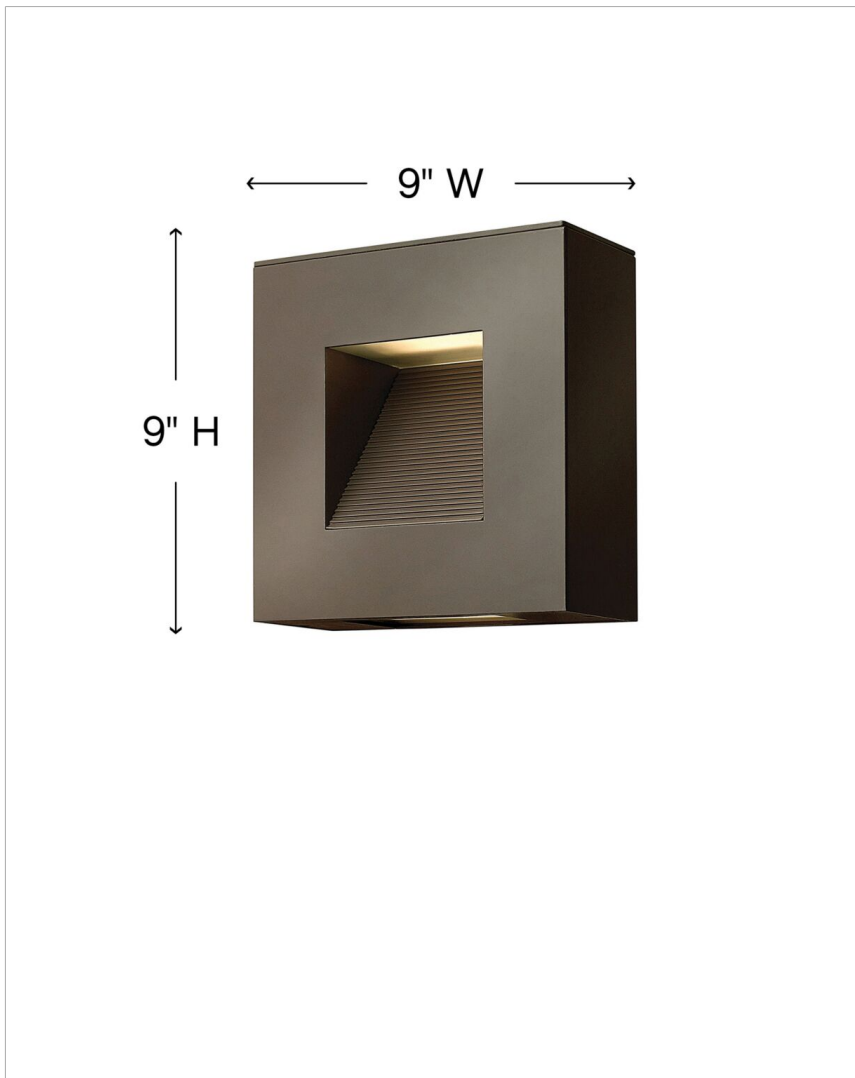

LUNA

1647BZ-LED

SMALL WALL MOUNT LANTERN

Luna is a modern collection of solid aluminum fixtures offered in a unique combination of contemporary styles, including sleek wall lanterns. Luna also offers chic pocket wall sconces and compact ceiling mounts that are ideal for indoors or out.

DETAILS	
FINISH:	Bronze
MATERIAL:	Aluminum
GLASS:	Etched Lens
DIMMABLE:	YES - 0-10V TYPE DIMMER ONLY

DIMENSIONS	
WIDTH:	9"
HEIGHT:	9"
WEIGHT:	7lb
BACK PLATE:	4.5"W X 6.75"H
EXTENSION:	4"
TOP TO OUTLET:	4.5"

LIGHT SOURCE	
LIGHT SOURCE:	Integrated LED
LED NAME:	(2) LC2-60
WATTAGE:	15w LED *Included
VOLTAGE:	120v/277v
COLOR TEMP:	3000
LUMENS:	1200
CRI:	96
INCANDESCENT EQUIVALENCY:	2 x 60w
DIMMABLE:	YES - 0-10V TYPE DIMMER ONLY

SHIPPING	
CARTON LENGTH:	12
CARTON WIDTH:	12
CARTON HEIGHT:	8
CARTON WEIGHT:	8

PRODUCT DETAILS:

- LED components carry a 5-year limited warranty
- Suitable for use in wet (outdoor direct rain) locations as defined by NEC and CEC. Meets United States UL Underwriters Laboratories & CSA Canadian Standards Association Product Safety Standards
- 2-year finish warranty
- ADA compliant
- Equipped with a 120/277 universal driver. 0-10 dimming.
- Bold lines and a clean, minimalist style complement contemporary architecture
- Fixture is Dark Sky compliant and engineered to minimize light glare upward into the night sky