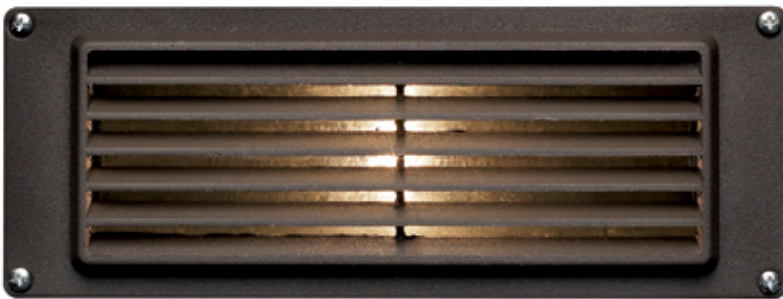

1594BZ
Deck and Step Lighting

Width: 8.75"
Height: 3.25"
Weight: 3 lbs.
Material: Die-Cast Aluminum
Bulb: One 12w T-5 Wedge (included)
Voltage: 12v
Leadwire: 30"
Certification: c-ETL-us Wet
UPC: 640665159417
Notes: Louvered Brick Light; Depth 4.5";
Housing 2.5"H, 7.75"W, 3.75"Depth;
Tempered glass and polished aluminum
reflector