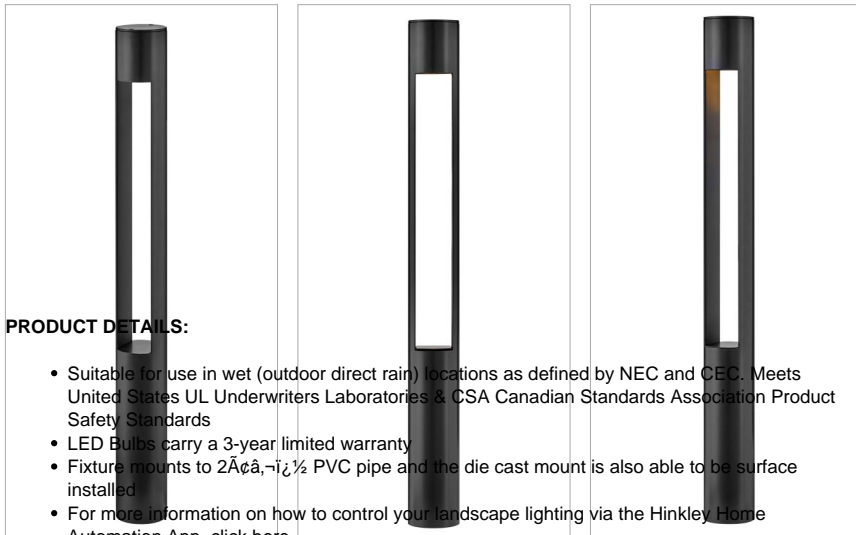

ATLANTIS

15601SK

12V LARGE ROUND BOLLARD

Atlantis features a minimalist design with bold, clean lines to complement contemporary architecture with ultimate urban sophistication.

DETAILS	
FINISH:	Satin Black
MATERIAL:	Aluminum
GLASS:	Etched Lens
DIMMABLE:	YES - WITH MLV ON TRANSFORMER PRIMARY

DIMENSIONS	
WIDTH:	3"
HEIGHT:	30"
DEPTH:	3
WEIGHT:	4.5lb

LIGHT SOURCE	
LIGHT SOURCE:	Socketed
LED NAME:	4WLEDMR16
WATTAGE:	1-4w MR16 LED *Included
VOLTAGE:	12v
VOLT AMPS:	5.7
COLOR TEMP:	2700
LUMENS:	340
CRI:	80
INCANDESCENT EQUIVALENCY:	1 x 35w
DIMMABLE:	YES - WITH MLV ON TRANSFORMER PRIMARY
TRANSFORMER REQUIRED:	Yes

SHIPPING	
CARTON LENGTH:	9
CARTON WIDTH:	6
CARTON HEIGHT:	32.5
CARTON WEIGHT:	5.5

PRODUCT DETAILS:

- Suitable for use in wet (outdoor direct rain) locations as defined by NEC and CEC. Meets United States UL Underwriters Laboratories & CSA Canadian Standards Association Product Safety Standards
- LED Bulbs carry a 3-year limited warranty
- Fixture mounts to 2" diameter, 1/2" PVC pipe and the die cast mount is also able to be surface installed
- For more information on how to control your landscape lighting via the Hinkley Home Automation App, [click here](#).
- Bold lines and a clean, minimalist style complement contemporary architecture