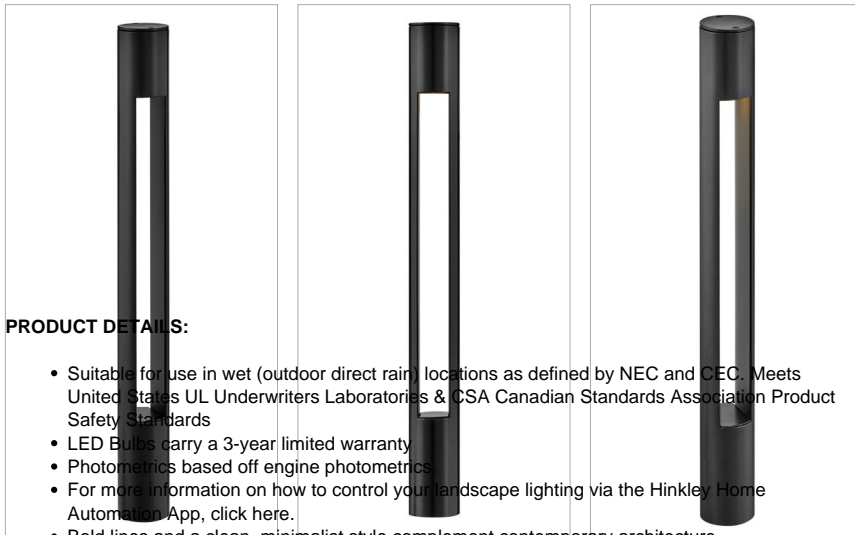

ATLANTIS

15501SK

12V SMALL ROUND BOLLARD

Atlantis features a minimalist design with bold, clean lines to complement contemporary architecture with ultimate urban sophistication.

DETAILS	
FINISH:	Satin Black
MATERIAL:	Aluminum
GLASS:	Etched Lens
DIMMABLE:	No

DIMENSIONS	
WIDTH:	2"
HEIGHT:	20"
DEPTH:	2
WEIGHT:	1.5lb

LIGHT SOURCE	
LIGHT SOURCE:	Socketed
LED NAME:	MR1127K
WATTAGE:	1-4w MR11 LED *Included
VOLTAGE:	12v
VOLT AMPS:	4
COLOR TEMP:	2700
LUMENS:	350
CRI:	80
INCANDESCENT EQUIVALENCY:	1 x 35w
DIMMABLE:	No
TRANSFORMER REQUIRED:	Yes

MOUNTING	
LEAD WIRE:	1 X 48"

SHIPPING	
CARTON LENGTH:	23.3
CARTON WIDTH:	7
CARTON HEIGHT:	4.8
CARTON WEIGHT:	2.4

PRODUCT DETAILS:

- Suitable for use in wet (outdoor direct rain) locations as defined by NEC and OEC. Meets United States UL Underwriters Laboratories & CSA Canadian Standards Association Product Safety Standards
- LED Bulbs carry a 3-year limited warranty
- Photometrics based off engine photometrics
- For more information on how to control your landscape lighting via the Hinkley Home Automation App, click [here](#).
- Bold lines and a clean, minimalist style complement contemporary architecture
- A wiring kit and ground spike are supplied