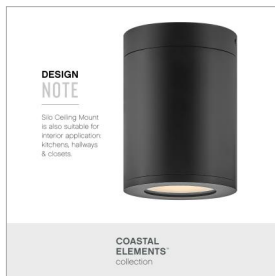

**COASTAL
ELEMENTS™**
collection

SILO

13592BK-LL

EXTRA SMALL FLUSH MOUNT

The perfect addition to Modern Coastal, Silo's compact design blends simple and long-lasting practicality. Built to stand up to harsh climates and available in three rust and corrosion-resistant finishes, Silo is available in a downlight-only option to meet dark sky compliance, an up and downlight for additional wall washing, and a small flush mount.

DETAILS	
FINISH:	Black
MATERIAL:	Composite
GLASS:	Etched Lens
DIMMABLE:	YES - CL TYPE DIMMER (SSL7A)

DIMENSIONS	
WIDTH:	5"
HEIGHT:	7"
WEIGHT:	1.6lb

LIGHT SOURCE	
LIGHT SOURCE:	Socketed
LED NAME:	GU10LED-3K
WATTAGE:	1-6.50w GU10 LED *Included
VOLTAGE:	120v
COLOR TEMP:	3000
LUMENS:	500
CRI:	80
INCANDESCENT EQUIVALENCY:	1 x 50w
DIMMABLE:	YES - CL TYPE DIMMER (SSL7A)

SHIPPING	
CARTON LENGTH:	7.3
CARTON WIDTH:	7.3
CARTON HEIGHT:	9.6
CARTON WEIGHT:	2.1

PRODUCT DETAILS:

- 5-year finish warranty
- Suitable for use in damp locations as defined by NEC and CEC. Meets United States UL Underwriters Laboratories & CSA Canadian Standards Association Product Safety Standards.
- LED Bulbs carry a 3-year limited warranty
- The Coastal Elements Collection offers versatile designs, constructed of composite materials and coated with anti-fading finishes, for maximum durability in harsh climates
- Suitable for use in both interior and outdoor spaces.
- Bold lines and a clean, minimalist style complement contemporary architecture
- Fixture is Dark Sky compliant and engineered to minimize light glare upward into the night sky