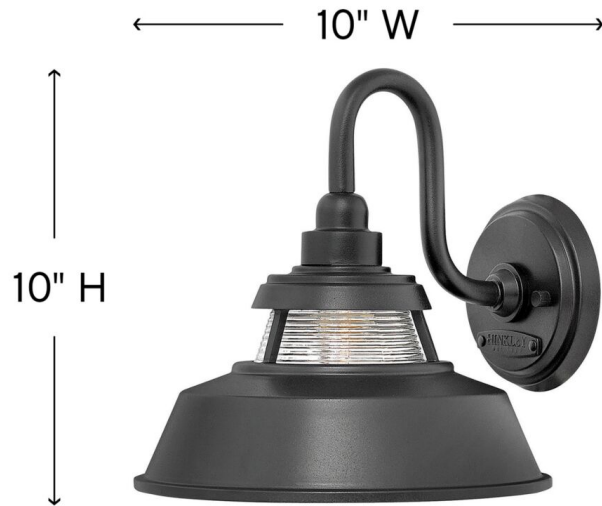

TROYER

1194BK

MEDIUM WALL MOUNT SCONCE

Troyer's authentic outdoor collection captures the enduring allure of American farmhouse lighting. Constructed in solid aluminum, Troyer's warm and inviting heritage details combine with unique ribbed glass accent and timeless finishes for a classic silhouette.

DETAILS	
FINISH:	Black
MATERIAL:	Aluminum
GLASS:	Clear Ribbed
DIMMABLE:	YES - WITH DIMMABLE LAMP (NOT INCLUDED)

DIMENSIONS	
WIDTH:	10"
HEIGHT:	10"
WEIGHT:	2lb
BACK PLATE:	5" Dia.
EXTENSION:	11"
TOP TO OUTLET:	5.5000"

LIGHT SOURCE	
LIGHT SOURCE:	Socketed
WATTAGE:	1-12w Med. LED, 100w Equiv.
VOLTAGE:	120v

SHIPPING	
CARTON LENGTH:	20
CARTON WIDTH:	13
CARTON HEIGHT:	8
CARTON WEIGHT:	3.5

PRODUCT DETAILS:

- Angular lines, a bold finish and robust details create an industrial edge to add flair to any type of facade
- Suitable for use in wet (outdoor direct rain) locations as defined by NEC and CEC. Meets United States UL Underwriters Laboratories & CSA Canadian Standards Association Product Safety Standards
- 2-year finish warranty