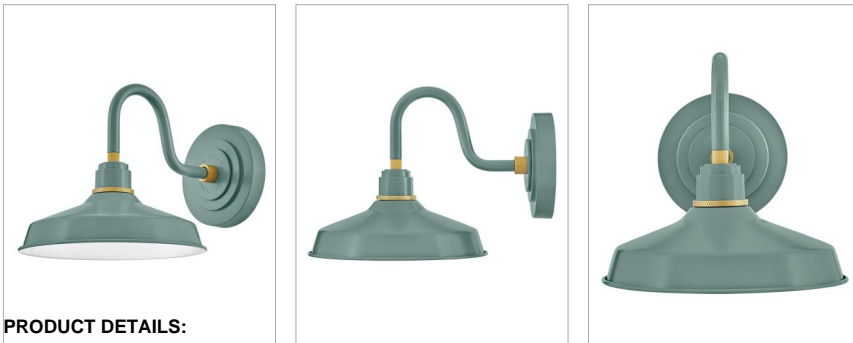

FOUNDRY CLASSIC

10231SGN

SMALL GOOSENECK BARN LIGHT

Decidedly industrious, Foundry reinvents purposeful lighting. Focused and direct, the sturdy aluminum shade features knurled brass details to offset a variety of finish options while casting a uniform light. The simple, understated form plants a vintage aesthetic for both inside and outside spaces while offering mix and match options that customize the look.

DETAILS	
FINISH:	Sage Green
MATERIAL:	Aluminum
SHADE:	Metal
DIMMABLE:	YES - WITH DIMMABLE LAMP (NOT INCLUDED)

DIMENSIONS	
WIDTH:	9.5"
HEIGHT:	9.3"
WEIGHT:	2.8lb
BACK PLATE:	6" Dia.
EXTENSION:	13.3"
TOP TO OUTLET:	4.7500"

LIGHT SOURCE	
LIGHT SOURCE:	Socketed
WATTAGE:	1-14w Med. LED, 100w Equiv.
VOLTAGE:	120v

SHIPPING	
CARTON LENGTH:	12.5
CARTON WIDTH:	12.5
CARTON HEIGHT:	11
CARTON WEIGHT:	8

PRODUCT DETAILS:

- Angular lines, a bold finish and robust details create an industrial edge to add flair to any type of facade
- Suitable for use in wet (outdoor direct rain) locations as defined by NEC and CEC. Meets United States UL Underwriters Laboratories & CSA Canadian Standards Association Product Safety Standards
- 2-year finish warranty
- Fixture is Dark Sky compliant and engineered to minimize light glare upward into the night sky