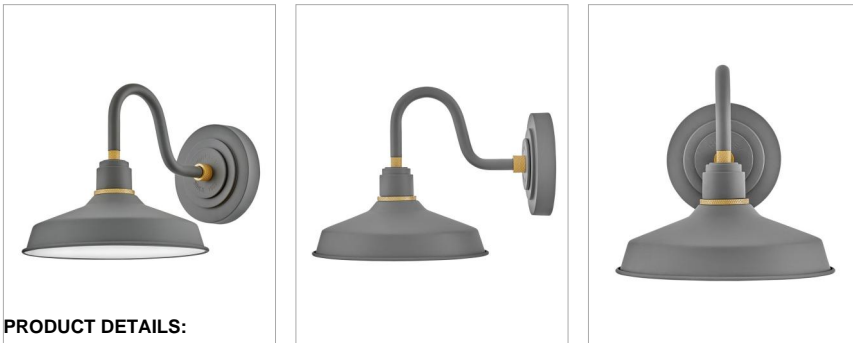

FOUNDRY CLASSIC

10231DMG

SMALL GOOSENECK BARN LIGHT

Decidedly industrious, Foundry is reinventing purposeful lighting. Focused and direct, the sturdy aluminum shade features knurled brass details to offset the Dark Matte Grey finish while casting a uniform light. The simple, understated form plants a vintage aesthetic for both inside and outside spaces while offering mix and match options that customize the look.

DETAILS	
FINISH:	Dark Matte Grey
MATERIAL:	Aluminum

DIMENSIONS	
WIDTH:	9.3"
HEIGHT:	9.5"
WEIGHT:	2.8lb
BACK PLATE:	6" Dia.
EXTENSION:	13.3"
TOP TO OUTLET:	4.75"

LIGHT SOURCE	
LIGHT SOURCE:	LED Lamp
WATTAGE:	1-14w Med. LED, 100w Equiv.
VOLTAGE:	120v

SHIPPING	
CARTON LENGTH:	12.5
CARTON WIDTH:	12.5
CARTON HEIGHT:	11
CARTON WEIGHT:	8

PRODUCT DETAILS:

- Suitable for use in wet (outdoor direct rain or sprinkler) locations as defined by NEC and CEC. Meets United States UL Underwriters Laboratories & CSA Canadian Standards Association Product Safety Standards
- Fixture is Dark Sky compliant and engineered to minimize light glare upward into the night sky
- 2 year finish warranty
- Angular lines, a bold finish and robust details create an industrial edge to add flair to any type of façade
- Rich gray tone

HINKLEY

HINKLEY
33000 Pin Oak Parkway
Avon Lake, OH 44012

PHONE: (440) 653-5500
Toll Free: 1 (800) 446-5539

hinkley.com