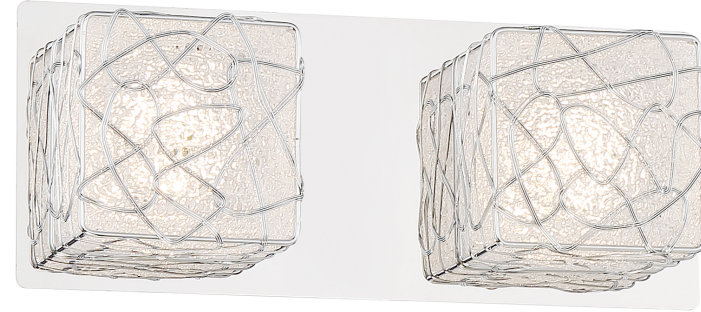

Item # P5292-077-L	UPC Code: 844349030546
Product Family Name: Livewire	Finish: Chrome Finish
Category: BATH	Category Type: Bath
Certification 5013609	
Patents:	
Notes:	

Image File Name: **P5292-077-L.jpg**

MEASUREMENTS

Width: 12.6	Length: 5.12	Height: 5.12	Extension: 3.02
Height Adjustable: No	Min Overall Height:	Max Overall Height:	Slope: No
Wire Length: 7	Chain Length:	Safety Cable Included: No	Net Weight: 9.7
Canopy Width:	Canopy Height:	Canopy Length:	Center to Bottom: 2.56
Backplate Width: 11.02	Backplate Height: 4.33	Center to Top: 2.56	

No. of Bulbs: 2	Light Type: Z12 LED			
Max Bulb Wattage: 7	Socket: Y12 LED MODULE			
Dimmable: Yes	Ballast:	Rated Life Hours: 25000	Photocell Included: No	Bulb/LED Included: Y
Bulb/LED Included: Yes	Color Temp.: 3000	CRI: 96	Initial Lumens: 1111.0	Delivered Lumens: 694.3

SHIPPING

Description:	Material: METAL + PLASTIC
Part No.: PC5293	Quantity: 2
Width: 3.94	Height: 3.94
	Length: 2.24

Carton Width:	Carton Height:	Carton Length:
Carton Weight:	Carton Cubic Feet:	Small Package Shippable: Yes
Master Pack Width: 11.88	Master Pack Height: 16.5	Master Pack Length: 17.38
Master Pack Weight: 12.76	Master Cubic Feet: 1.972	Multi-Pack: 1
		Master Pack: 4