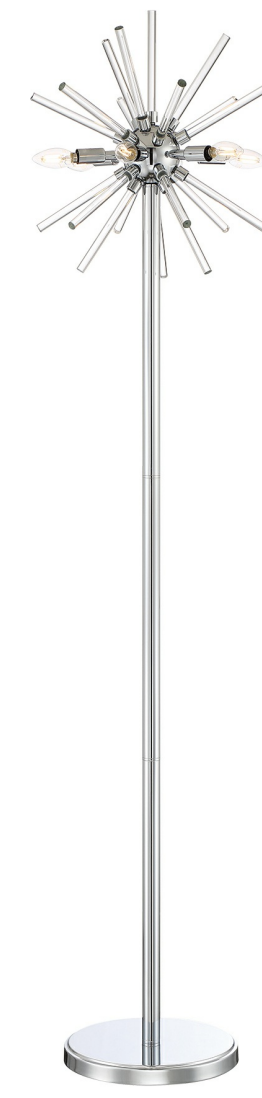

Item # P1798-077-L	UPC Code: 844349027508
Product Family Name: Spiked	Finish: Chrome
Category: FLOOR LAMP	Category Type: Floor Lamp
Certification 4000164	
Patents:	
Notes:	

Image File Name: P1798-077-L.jpg

MEASUREMENTS

Width: 16	Length: 16	Height: 71	Extension: No
Height Adjustable: No		Min Overall Height: No	Max Overall Height: No
Wire Length: 144"	Chain Length:	Safety Cable Included: No	Net Weight: 21.8
Canopy Width: 12.0	Canopy Height: 1.25	Canopy Length: 12.0	Center to Bottom: No
Backplate Width:	Backplate Height:	Center to Top:	

LAMPING

No. of Bulbs: 6	Light Type: LED			
Max Bulb Wattage: 4	Socket: LED			
Dimmable: Yes	Ballast:	Rated Life Hours: 15000	Photocell Included: No	Bulb/LED Included: Y
Bulb/LED Included: Yes	Color Temp.: 2700	CRI: 90	Initial Lumens: 1898.0	Delivered Lumens: 1896.0

SHADE / GLASS

Description:	Material:
Part No.:	Quantity:
Width:	Height:
	Length:

SHIPPING

Carton Width:	Carton Height:	Carton Length:
Carton Weight:	Carton Cubic Feet:	Small Package Shippable: Yes
Master Pack Width:	Master Pack Height:	Master Pack Length:
Master Pack Weight:	Master Cubic Feet:	Multi-Pack: 1
		Master Pack: 1