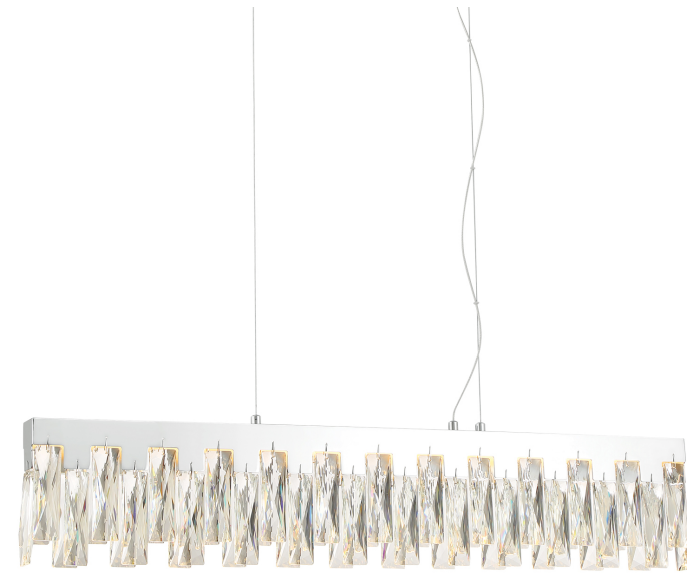

Item # <b>P5333-077-L</b>	UPC Code: <b>844349032618</b>
Product Family Name: <b>Curio</b>	Finish: <b>Chrome</b>
Category: <b>ISLAND LIGHTS</b>	Category Type: <b>Island Light</b>
Certification <b>3057374</b>	
Patents:	
Notes:	

Image File Name: **P5333-077-L.jpg**

## MEASUREMENTS

Width: <b>32.25</b>	Length: <b>6.88</b>	Height: <b>2.25</b>	Extension: <b>2.25</b>
Height Adjustable: <b>Yes</b>	Min Overall Height: <b>13.0</b>	Max Overall Height: <b>129.0</b>	Slope: <b>Yes</b>
Wire Length: <b>7"</b>	Chain Length:	Safety Cable Included: <b>No</b>	Net Weight: <b>12.92</b>
Canopy Width: <b>13.0</b>	Canopy Height: <b>1.63</b>	Canopy Length: <b>4.75</b>	Center to Bottom:
Backplate Width:	Backplate Height:	Center to Top:	

## SHIPPING

Description: <b>CLEAR</b>	Material: <b>CRYSTAL</b>
Part No.: <b>PGC5330</b>	Quantity: <b>52</b>
Width: <b>1.14</b>	Height: <b>0.59</b>
	Length: <b>3.94</b>

Carton Width: <b>11.5</b>	Carton Height: <b>7.5</b>	Carton Length: <b>35.75</b>
Carton Weight: <b>15.64</b>	Carton Cubic Feet: <b>1.784</b>	Small Package Shippable: <b>Yes</b>
Master Pack Width:	Master Pack Height:	Master Pack Length:
Master Pack Weight:	Master Cubic Feet:	Multi-Pack: <b>1</b>
		Master Pack: <b>1</b>