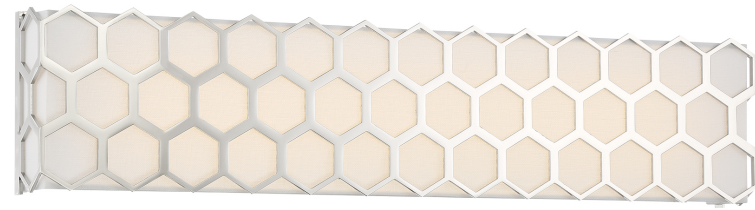

Item # P1892-613-L	UPC Code: 844349031017
Product Family Name: Missing Link	Finish: Polished Nickel
Category: Bath	Category Type: Wall Lamp
Certification 3057374	
Patents:	
Notes:	

Image File Name: **P1892-613-L.jpg**

MEASUREMENTS

Width: 15.25	Length: 5.5	Height: 2.5	Extension: 2.5
Height Adjustable: No	Min Overall Height: No	Max Overall Height: No	Slope: No
Wire Length: 7"	Chain Length:	Safety Cable Included: No	Net Weight: 4.34
Canopy Width:	Canopy Height:	Canopy Length:	Center to Bottom: 2.75
Backplate Width: 13.0	Backplate Height: 5.0	Center to Top: 2.75	

No. of Bulbs: 1	Light Type: Z59 20W LED MODULE			
Max Bulb Wattage: 20	Socket: Y54 20 W LED MODULE			
Dimmable: Yes	Ballast:	Rated Life Hours: 30000	Photocell Included: No	Bulb/LED Included: Y
Bulb/LED Included: Yes	Color Temp.: 3000	CRI: 92	Initial Lumens: 2003.9	Delivered Lumens: 1186.6

SHIPPING

Description:	Material:
Part No.: PG1892	Quantity: 1
Width: 14.8	Height: 5.41
	Length: 2.25

Carton Width: 8.25	Carton Height: 8.0	Carton Length: 17.75
Carton Weight: 5.43	Carton Cubic Feet: 0.678	Small Package Shippable: Yes
Master Pack Width:	Master Pack Height:	Master Pack Length:
Master Pack Weight:	Master Cubic Feet:	Multi-Pack: 1
		Master Pack: 1