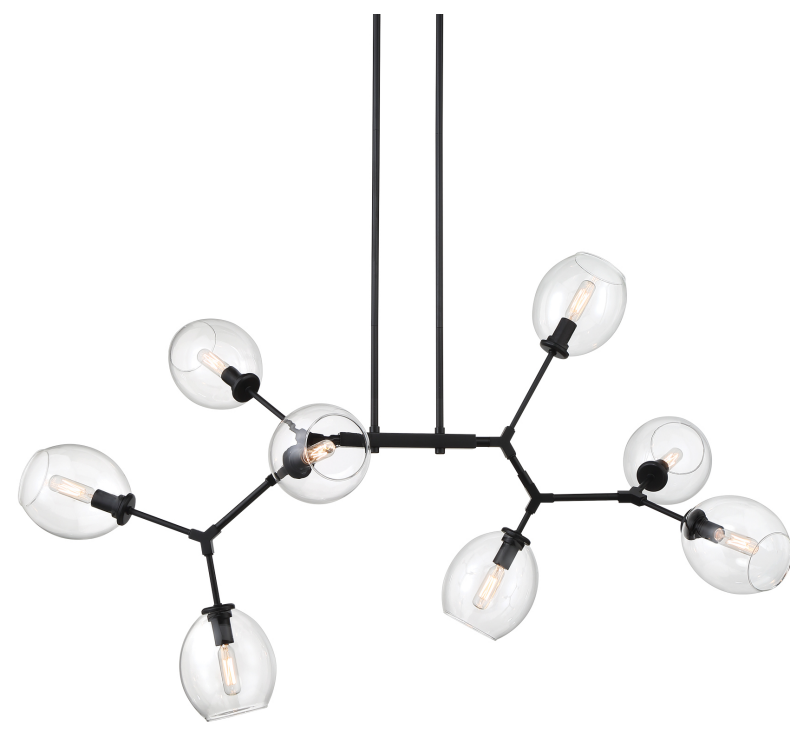

Item # P1368-66A	UPC Code: 844349031734
Product Family Name: Nexpo	Finish: Coal Finish
Category: CHANDELIERS	Category Type: Chandelier
Certification 3057374	
Patents:	
Notes:	

Image File Name: **P1368-66A.jpg**

MEASUREMENTS

Width: 41	Length: 16.75	Height: 16.75	Extension: 25.38
Height Adjustable: Yes	Min Overall Height: 24.25	Max Overall Height: 60.25	Slope: Yes
Wire Length: 72"	Chain Length:	Safety Cable Included: No	Net Weight:
Canopy Width:	Canopy Height:	Canopy Length:	Center to Bottom:
Backplate Width: 8.0	Backplate Height: 0.75	Center to Top:	

No. of Bulbs: 8	Light Type: T8			
Max Bulb Wattage: 60	Socket: E12, CANDELABRA			
Dimmable: Yes	Ballast:	Rated Life Hours:	Photocell Included: No	Bulb/LED Included:
Bulb/LED Included:	Color Temp.:	CRI:	Initial Lumens:	Delivered Lumens:

Description: Clear Glass	Material: GLASS
Part No.:	Quantity:
Width: 5.5	Height: 5.98
	Length: 5.5

SHIPPING

Carton Width: 19.5	Carton Height: 8.5	Carton Length: 37.75
Carton Weight: 15.25	Carton Cubic Feet: 3.621	Small Package Shippable: Yes
Master Pack Width:	Master Pack Height:	Master Pack Length:
Master Pack Weight:	Master Cubic Feet:	Multi-Pack: 1
		Master Pack: 1